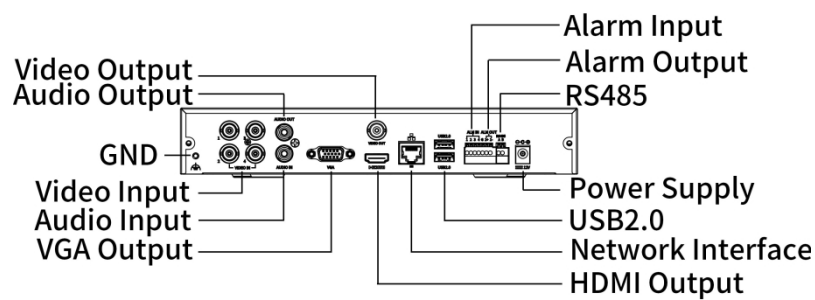

Rear Panel

Zhejiang Uniview Technologies Co., Ltd.

No. 369, Xietong Road, Xixing Sub-district, Binjiang District, Hangzhou City, 310051, Zhejiang Province, China

Email: overseasbusiness@uniview.com; globalsupport@uniview.com

<http://www.uniview.com>

©2024 Zhejiang Uniview Technologies Co., Ltd. All rights reserved.

*Product specifications and availability are subject to change without notice.

*Despite our best efforts, technical or typographical errors may exist in this document. Uniview cannot be held responsible for any such errors and reserves the right to change the contents of this document without prior notice.