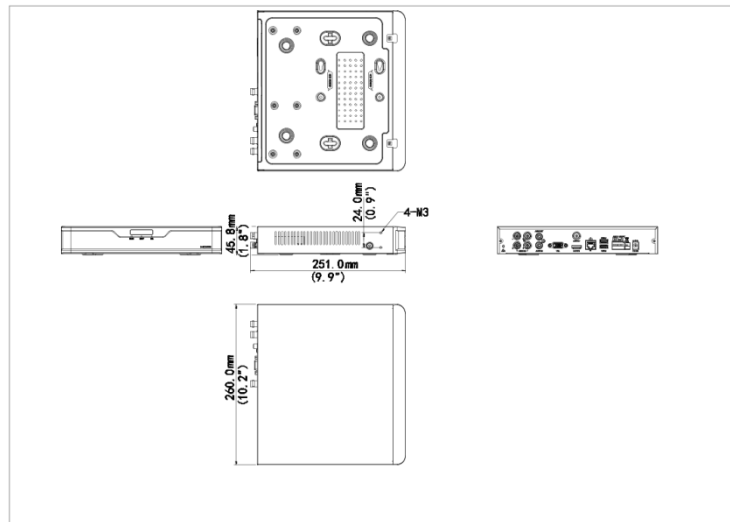

## Specifications

Video/Audio Input	Description
IP Video Input	4-ch
Analog Video Input	4-ch, BNC
Max IP Video Input	8-ch
Supported Analog Camera Types	Support AHD input: 8MP@15fps 5MP@20fps 4MP@30fps 1080P@30fps 720P@30fps Support TVI input: 8MP@15fps

## Dimensions