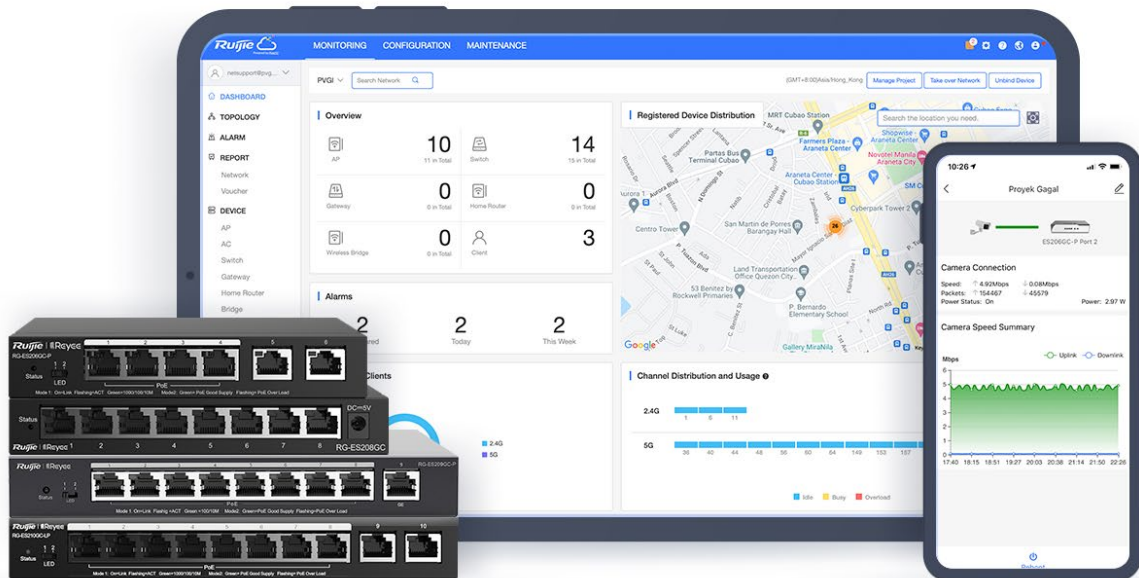

RG-ES200 Series

Smart Cloud Managed Switches

Unique Value for CCTV Network

Highlights

- Abundant models fit needs for access layer in SMB network
- Cost-Effective Smart Cloud Managed Switches
- IP Camera Recognition, Unique Value for CCTV Network
- Automatic Loop Prevention Ensures Service Continuity
- Lifetime management on Ruijie Cloud at anytime anywhere

Highlight Features

RG-ES200 Series Switches

Gigabit access switch fits the needs in SMB network

802.3at / 802.3af

Abundant Application Scenarios

Centralized Cloud Management

Cost-Effective Smart Cloud Managed Switches

ES200 adopts a light-weighted Cloud management design, providing faster response to support richer features.

IP Camera/NVR recognition

Automatic Loop Prevention

Mobile VLAN Configuration

Intelligent PoE Adaptive