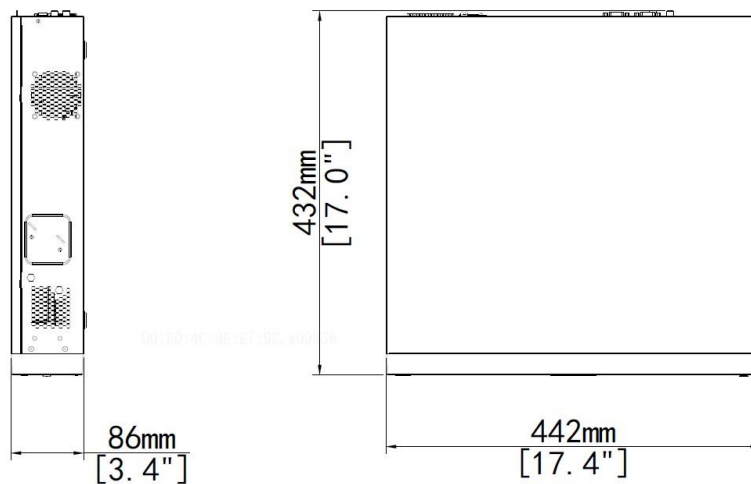

Working Humidity	≤ 90% RH (non-condensing)
Power Consumption (without HD D)	≤ 50W
<b>Dimensions</b>	<b>Description</b>
Weight (without HDD)	≤ 5.5Kg (12.1lb)
Height	2U
Dimensions	442mm × 432mm × 86mm (17.4"×17.0"×3.4")
<b>Certification</b>	<b>Description</b>
Certification	CE, FCC, UL, RoHS, WEEE
CE	EN 55032, EN 61000-3-3, EN IEC 61000-3-2, EN 55035
FCC	Part15 Subpart B

## Dimensions