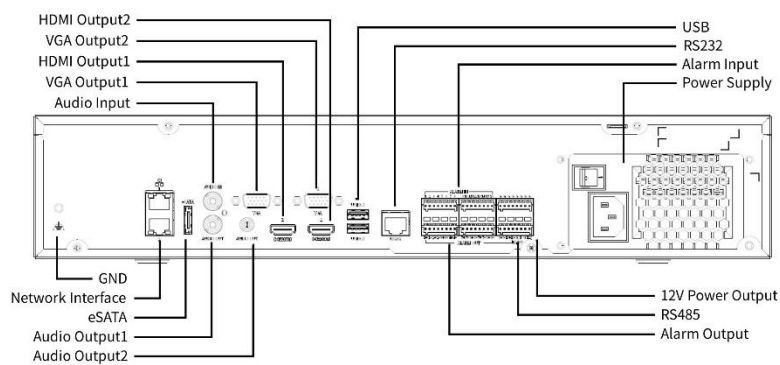

Working Humidity	≤ 90% RH (non-condensing)
Power Consumption (without HD D)	≤ 50W
Dimensions	Description
Weight (without HDD)	≤ 5.5Kg (12.1lb)
Height	2U
Dimensions	442mm × 432mm × 86mm (17.4"×17.0"×3.4")
Certification	Description
Certification	CE, FCC, UL, RoHS, WEEE
CE	EN 55032, EN 61000-3-3, EN IEC 61000-3-2, EN 55035
FCC	Part15 Subpart B

Dimensions

Rear Panel