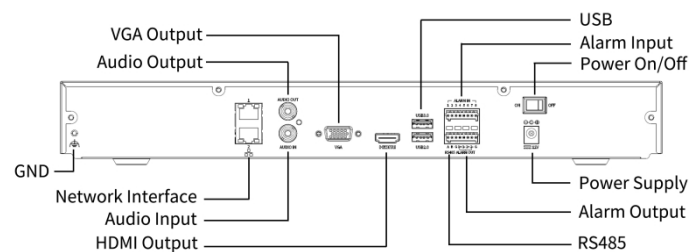

Zhejiang Uniview Technologies Co., Ltd.

No. 369, Xietong Road, Xixing Sub-district, Binjiang District, Hangzhou City, 310051, Zhejiang Province, China

Email: overseasbusiness@uniview.com; globalsupport@uniview.com