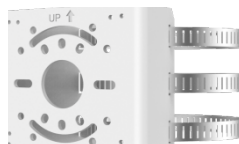

Power	DC 12V±25%, PoE (IEEE 802.3af) Power consumption: Max 4.5W
Power Interface	Ø 5.5 mm coaxial power plug
Dimensions	Φ 118 x 98mm (Ø4.6" x 3.9")
Weight	0.29kg(0.64lb)
Material	Metal + Plastic
Working Environment	-30 °C ~ 60 °C (-22 °F ~ 140 °F), Humidity: ≤95% RH (non-condensing)
Storage Environment	-30 °C ~ 60 °C (-22 °F ~ 140 °F), Humidity: ≤95% RH (non-condensing)
Surge Protection	4KV
Reset Button	N/A
Web Client Language	4 Languages English, Russian, Spanish, Vietnamese

Dimensions

Accessories

TR-JB03-I-IN

Junction Box for Plastic Turret Camera
(Support wiring from behind)

TR-JB07/WM03-G-IN

Wall Mounting Assembling Bracket For
32 Fix-dome&Mini Fix-dome&Plastic Turret Camera

TR-WM03-D-IN

Wall Mounting Bracket for 32 Fix-dome&Mini Fix-dome&Plastic Turret Camera

TR-A01-IN

NPT 3/4" Waterproof Cable Gland

TR-UP06-IN

Universal Pole Mounting Bracket

TR-UC08-C

Bullet&Dome Corner Mounting Bracket

TR-SE24-IN

Dome Pendant Mounting Pole 200m

TR-SE24-A-IN

Dome Pendant Mounting Pole 500m

TR-CM24-IN

Dome Pendant Mounting Bracket(Indoor)

Zhejiang Uniview Technologies Co., Ltd.

No. 369, Xietong Road, Xixing Sub-district, Binjiang District, Hangzhou City, 310051, Zhejiang Province, China (Zhejiang) Pilot Free Trade Zone, China