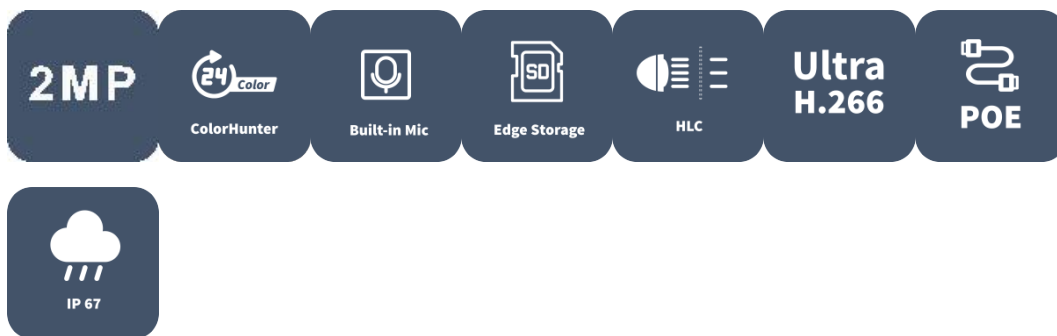

2MP HD ColorHunter Fixed Eyeball Network Camera

IPC3612LB-AF28K-DL

Features

- High quality image with 2MP, 1/2.9"CMOS sensor
- 2MP (1920*1080)@30/25fps; 720P (1280*720)@30/25fps
- Ultra H.265,H.265, H.264
- Built-in Mic
- Smart IR, up to 30m (98ft) IR distance
- Warm Light, up to 30m (98ft) warm light distance
- 2D/3D DNR (Digital Noise Reduction)
- Support 512GB Micro SD card
- IP67 protection
- Support PoE power supply

- 3-Axis

Specifications

Camera	Description
Max Resolution	2MP
Sensor	1/2.9" CMOS
Min. Illumination	Colour: 0.005 lux (F1.6, AGC ON) 0 Lux with light
Day/Night	IR-cut filter with auto switch (ICR)
Shutter	Auto/Manual, 1 ~ 1/100000s
Adjustment Angle	Pan: 0° ~ 360°, Tilt: 0° ~ 80°, Rotate: 0° ~ 360°
S/N	>52dB
WDR	DWDR
Lens	Description
Focal Length	2.8 mm
Iris Type	Fixed
Iris	F1.6
Field of View (H)	101.1°
Field of View (V)	55.0°
Field of View (D)	111.0°
Lens Type	Fixed
DORI	Description
DORI Distance(Lens)	2.8mm
DORI Distance(Detect)	45.0(147.6ft)
DORI Distance(Observe)	18.0(59.1ft)
DORI Distance(Recognize)	9.0(29.5ft)
DORI Distance(Identify)	4.5(14.8ft)
Illuminator	Description
Supplemental Light	Dual Light
Illumination Distance(IR)	30 m (98.4 ft)
Illumination Distance(Warm Light)	30 m (98.4 ft)