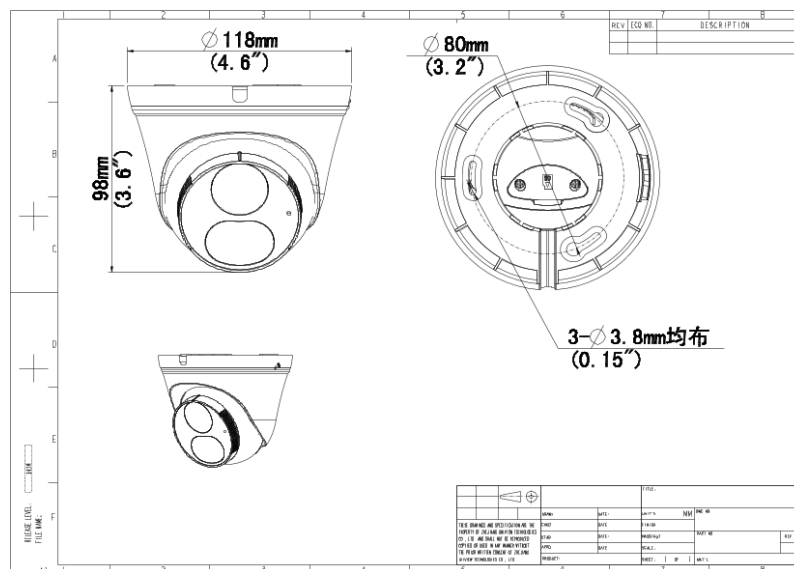

Power	DC 12V±25%, PoE (IEEE 802.3af) Power consumption: Max 4.5W
Power Interface	Ø 5.5 mm coaxial power plug
Dimensions	Φ 118 x 98mm (Ø4.6" x 3.9")
Weight	0.29kg(0.64lb)
Material	Metal + Plastic
Working Environment	-30 °C ~ 60 °C (-22 °F ~ 140 °F), Humidity: ≤95% RH (non-condensing)
Storage Environment	-30 °C ~ 60 °C (-22 °F ~ 140 °F), Humidity: ≤95% RH (non-condensing)
Surge Protection	4KV
Reset Button	N/A
Web Client Language	4 Languages English, Russian, Spanish, Vietnamese

Dimensions