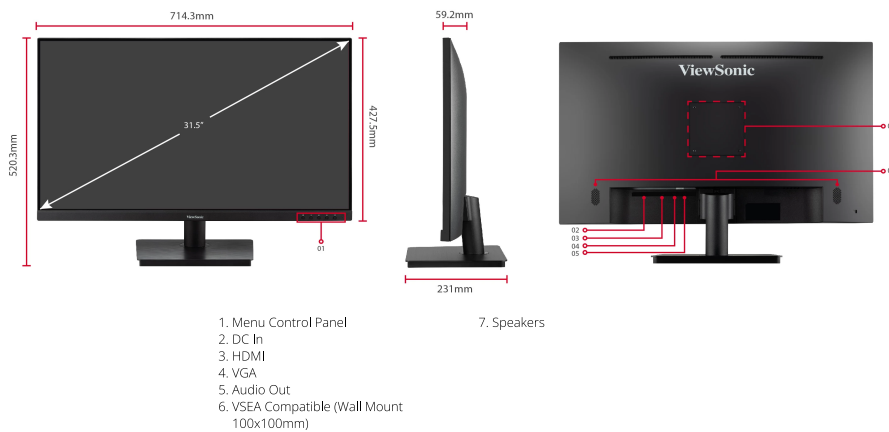

Key Features

- SuperClear® IPS panel
- Full HD 1080p resolution
- 3 side borderless bezel
- 75hz Variable Refresh Rate
eliminates screen tearing and reduce
stuttering
- Eye-care technology for comfortable viewing

Product Description

The ViewSonic VA3209-MH is a 32" Full HD monitor featuring HDMI and VGA inputs for business and home use. The optimal screen performance and comfortable viewing without tearing or stuttering is delivered through adaptive sync, eye-care technology, and various ViewMode presets. Simply expand your workspace and experience truly seamless, ergonomic multitasking on just one screen with a VESA-compatible mount at a low power consumption.

Visit Us www.viewsonic.com

DISPLAY

Display Size (in.):	32
Viewable Area (in.):	31.5
Panel Type:	IPS Technology
Resolution:	1920 x 1080
Resolution Type:	FHD (Full HD)
Static Contrast Ratio:	1,200:1 (typ)
Dynamic Contrast Ratio:	50M:1
Light Source:	LED
Brightness:	250 cd/m ² (typ)
Colors:	16.7M
Color Space Support:	8 bit true
Aspect Ratio:	16:9
Response Time (Typical GTG):	4ms
Response Time (GTG w/OD):	4ms
Viewing Angles:	178° horizontal, 178° vertical
Backlight Life (Hours):	30000 Hrs (Min)
Curvature:	Flat
Refresh Rate (Hz):	75
Variable Refresh Rate Technology:	Yes
Blue Light Filter:	Yes
Flicker-Free:	Yes
Color Gamut:	NTSC: 72% size (Typ) sRGB: 104% size (Typ)
Pixel Size:	0.364 mm (H) x 0.364 mm (V)
Surface Treatment:	Anti-Glare (Semi-Glossy), Hard Coating (2H)

COMPATIBILITY

PC Resolution (max):	1920x1080
Mac® Resolution (max):	1920x1080
PC Operating System:	Windows 10/11 certified; macOS tested
Mac® Resolution (min):	1920x1080

CONNECTOR

VGA:	1
3.5mm Audio Out:	1
HDMI 1.4:	1
Power in:	DC Socket (Center Positive)