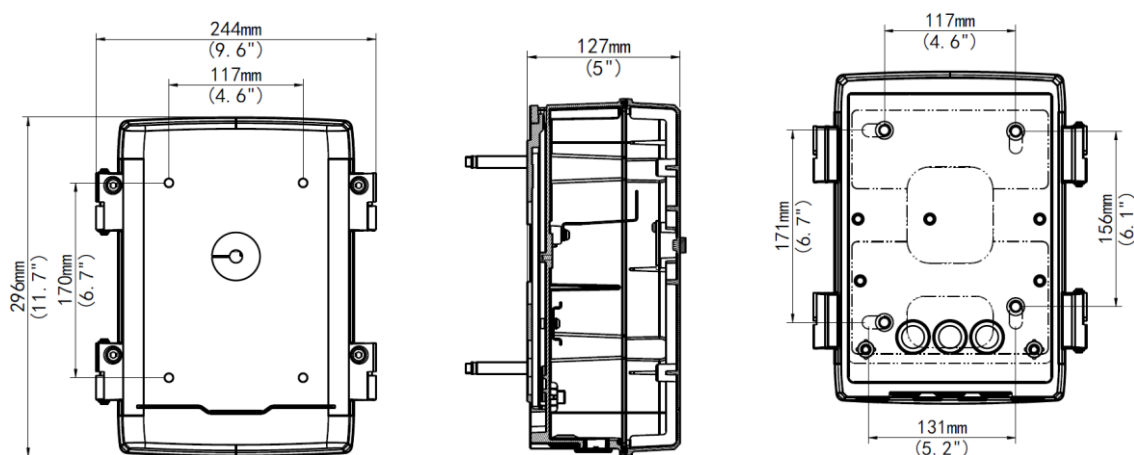

TR-JB12-IN 12-inch Junction Box

Specifications

Model	TR-JB12-IN
Application	Outdoor or indoor cable junction box for PTZ Dome series
Dimensions	296mmx244mmx127mm (11.7" x9.6" x5")
Weight	2.5kg(5.5lb)
Material	Aluminium alloy

Dimensions

Zhejiang Uniview Technologies Co.,Ltd.

South Tower, Building 10, Wanlun Science Park, 88 Jiangling Road, Hangzhou, P.R.China 310051

Email: overseasbusiness@uniview.com; globalsupport@uniview.com