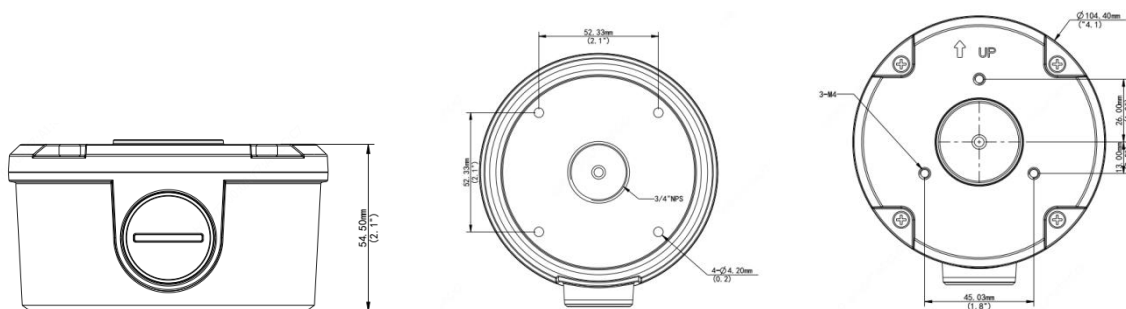

Dimension

Zhejiang Uniview Technologies Co.,Ltd.

South Tower, Building 10, Wanlun Science Park, 88 Jiangling Road, Hangzhou, P.R.China 310051

Email: overseasbusiness@uniview.com; globalsupport@uniview.com

<http://www.uniview.com>

©2015 Zhejiang Uniview Technologies Co.,Ltd. All rights reserved.

*Product specifications and availability are subject to change without notice.