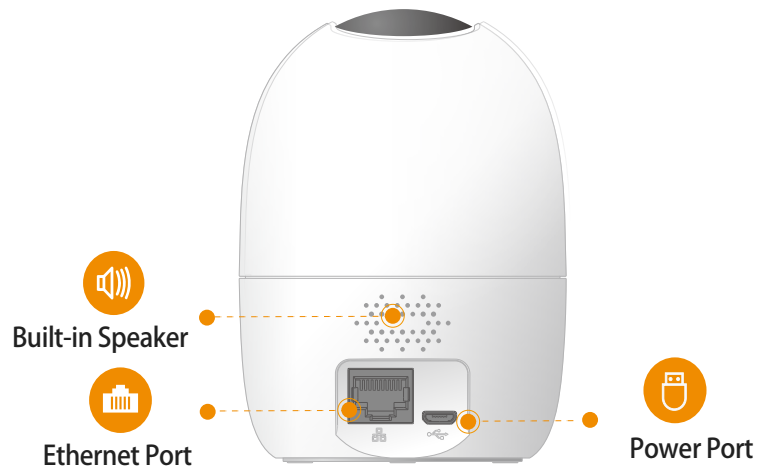

Back View

Specifications

Camera

1/2.8" Progressive CMOS
3MP (2304 x 1296)
Night Vision: 10m(33ft) Distance
3.6mm Fixed Lens
Field of View : 83° (H), 46° (V), 100° (D)
355° Pan & -5~80° Tilt

Video & Audio

Video Compression : H.265/H.264
Up to 25/30fps Frame Rate
8 x Digital Zoom
Two-way Audio

Notice Management

Motion Detection
Human Detection
Configurable Region
Abnormal Sound Alarm

Network

Wi-Fi:IEEE802.11b/g/n/ax,WiFi 6,50m Open Field
Imou App: iOS, Android
onvif

Auxiliary Interface

Micro SD Card Slot (up to 512GB)
Built-in Mic & Speaker
Reset Button

General

DC 5V1A Power Supply
Power Consumption:< 3.7W
Working Environment:-10° C~+45° C, Less Than 95%RH
Dimensions (L × W × H):
77.4 mm × 77.4 mm × 106.2mm (3.05 × 3.05 × 4.18 inch)
Weight: 197g (0.43lb)
CE

What's in the box

- 1x Camera
- 1x Quick Start Guide
- 1x Power Adapter
- 1x Power Cable
- 1x Screw Package
- 1x Mounting Plate
- 1x Installation Position Map