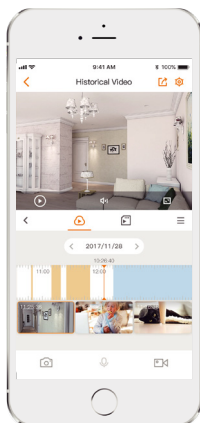

Two-way Talk

Communicate with family and pets easily

Stay close with what you care

With Cloud service, you will have access to what you care as long as Internet is available. You can record daily or motion videos on Cloud and playback anytime anywhere.