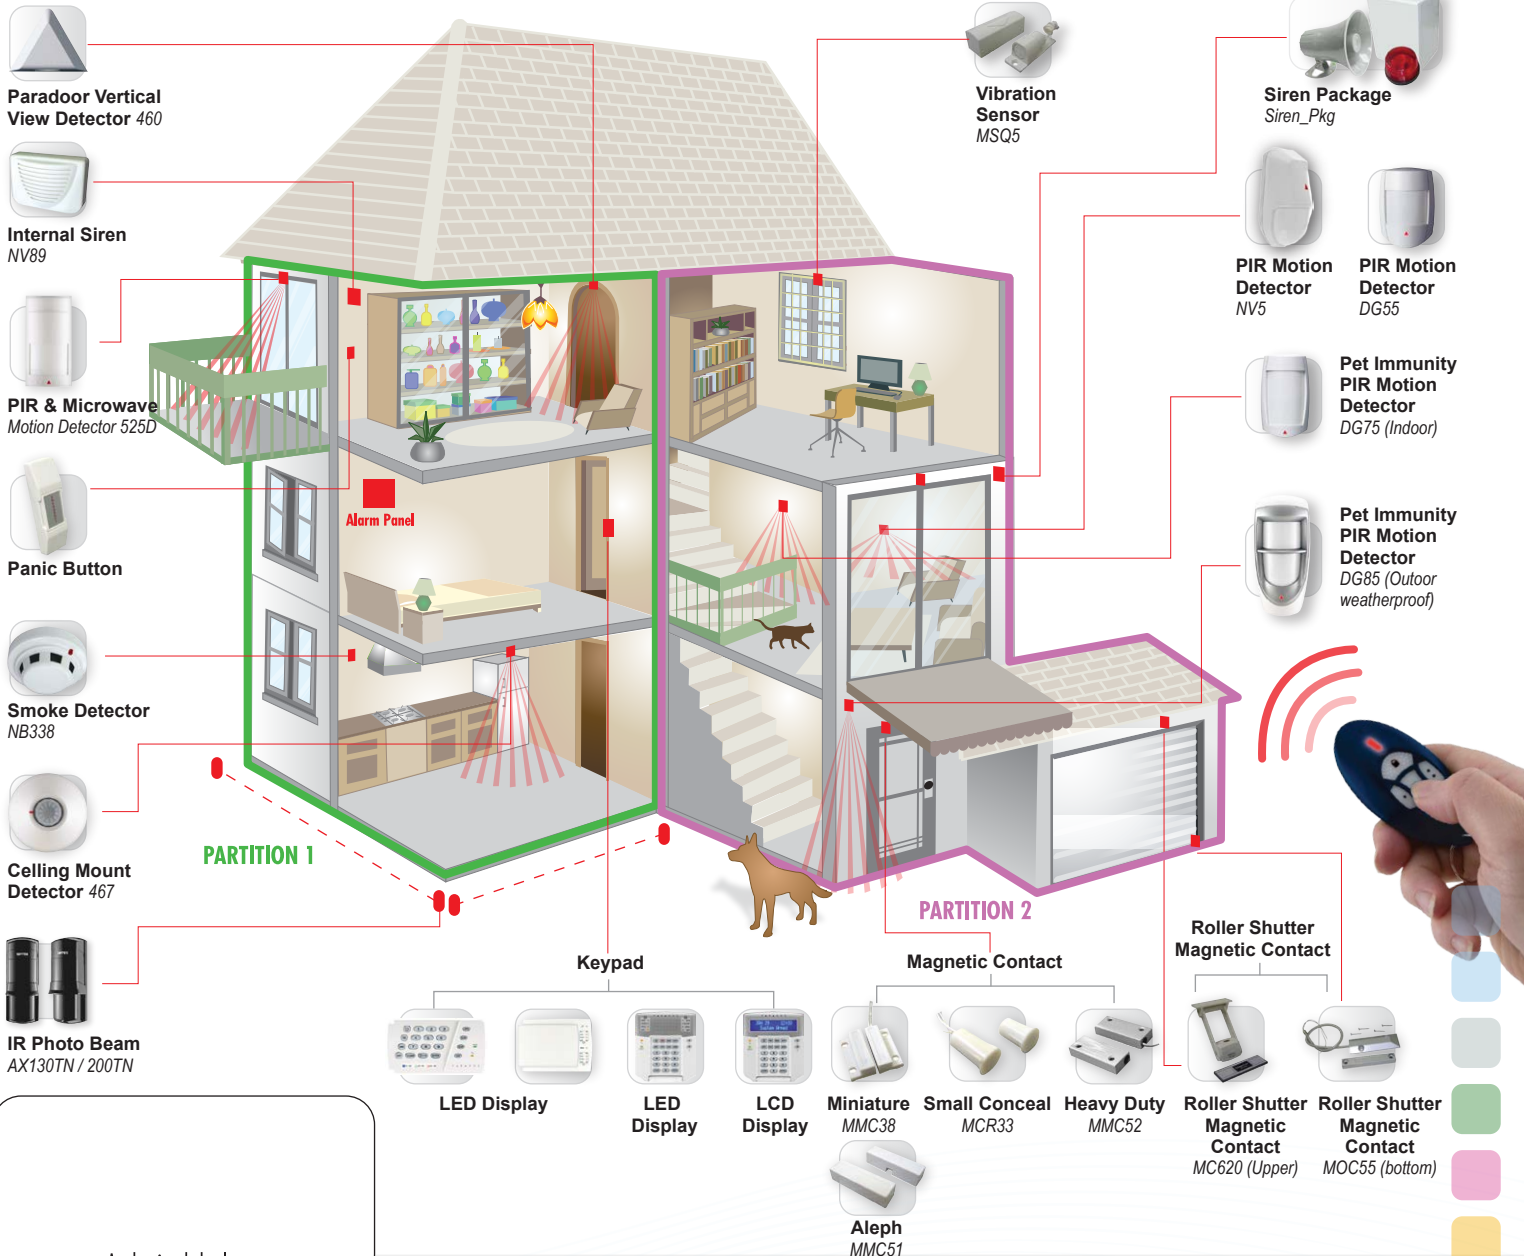

Paradox Canada is top 10 alarm system in the world. It's product is used by satisfied customer in over 100 countries since 1989 - internationally proven system to protect your loved ones and investment with absolute confidence.

When protection is all that matters....

- ✓ **TWICE THE SECURITY**
Paradox can secure two separate areas with one single system. This means your kitchen can be disarmed for maid to do their chores while all other areas in your home remained armed. System can automatically arm your personal office so that only you can access it.
- ✓ **ALARM THAT TALK**
Voice module will call up to 5 phone numbers to tell you which alarm zone triggered. System will also guide you by voice to arm and disarm your system, turn on lights and check system status. GSM module can send out SMS to notify alarm event. You can also arm/disarm alarm using SMS.
- ✓ **GO INTERNET**
Internet module will send out email to you in the event of alarm. You can check current alarm status and control your alarm from a web browser anywhere in the world.
- ✓ **MINIMA FALSE ALARM**
Paradox patented technology such as Intellizones, zone sensitivity, Auto-pulse signal processing, Automatic-Temperature compensation and Pet-Immunity worked hand-in-hand to keep false alarm to the very minimum.
- ✓ **EASY, FLEXIBLE AND STYLISH**
ONE-TOUCH arms the system with just ONE button. Flexible 3 protection level when you are away, stay inside or sleeping at home. Stylish contemporary design of keypad to suit modern lifestyle.

PGM expander

Zone expander

ACCESSORIES

Sense of security is...

Wake up every morning feeling secured...

Authorised dealer

Paradox protects you with style ...

Product specification is subject to change without further notice. Only Paradox alarm panel, keypad, PIR sensor, communication module are imported from Canada