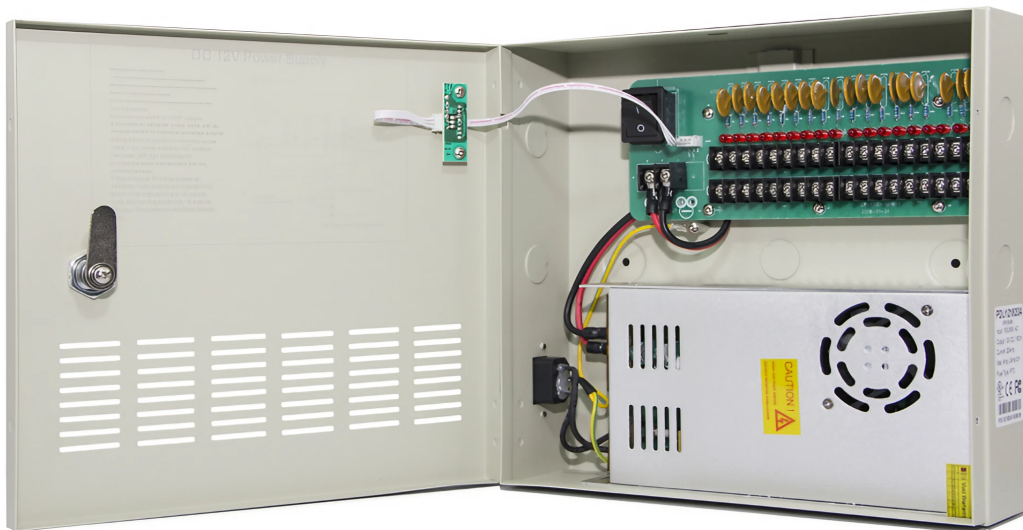

PDU121820A - Centralised 12V Power Supply In Metal Casing

Features

- 18-way Power supply Distribution for CCTV camera
- 20A Capacity
- 18ch Individual Output with PTC Fuse protection (resettable)
- Warranty : 24 months

SPECIFICATION	
Model	PDU121820A
Input Voltage	100 - 240VAC
Input Frequency	50Hz to 60Hz
Output Channels	18 channels
Output Current	20A
Max Current	1.1A per channel
Average Current	1100mA
Dimension	260 x 265 x 80 mm
Weight	3.1kg