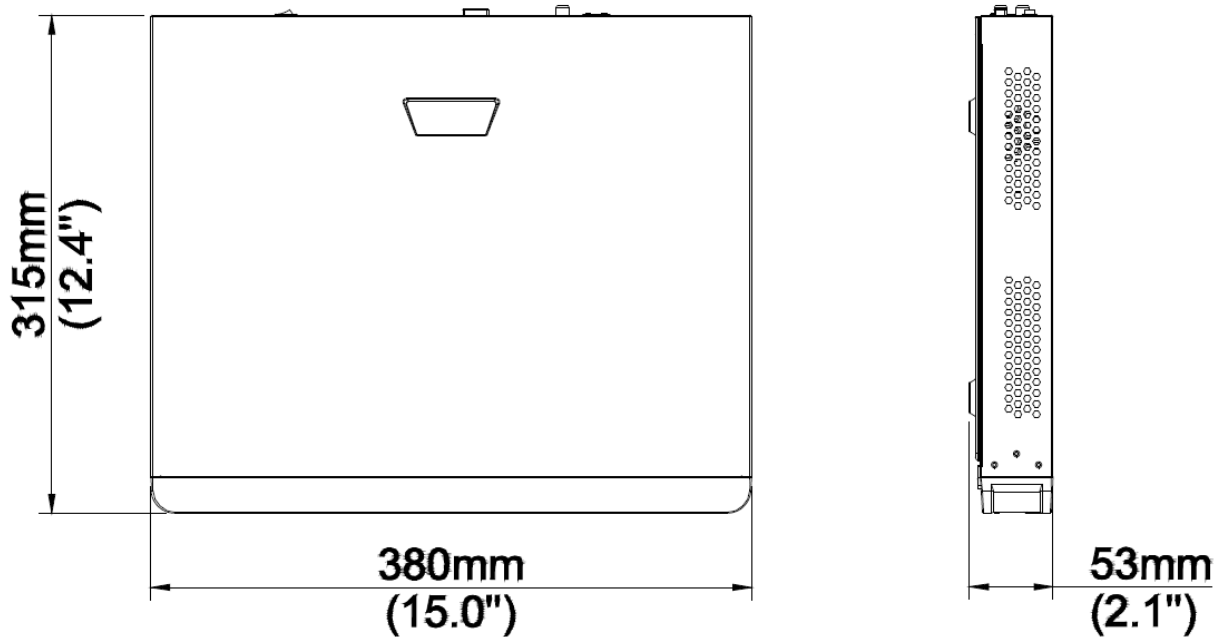

## Specifications

Model	NVR302-09E2	NVR302-16E2	NVR302-32E2
<b>Video/Audio Input</b>			
IP Video Input	9-ch	16-ch	32-ch
Two-way Audio Input	1-ch, RCA		
<b>Network</b>			
Incoming Bandwidth	320Mbps		
Outgoing Bandwidth	180Mbps	320Mbps	
Remote Users	128		
Protocols	TCP/IP, P2P, UPnP, NTP, DHCP, PPPoE, HTTP, HTTPS, DNS, DDNS, SNMP, SMTP, NFS		
Browser	IE(IE10/11) for Windows Firefox (version 52.0 and above) for Windows Chrome(version 45 and above) for Windows Edge(version 79 and above) for Windows		
<b>Video/Audio Output</b>			
HDMI/VGA Output	VGA: 1920x1080p/60Hz, 1920x1080p/50Hz, 1600x1200/60Hz, 1280x1024/60Hz, 1280x720/60Hz, 1024x768/60Hz HDMI: 4K (3840x2160)/30Hz, 1920x1080p/60Hz, 1920x1080p/50Hz, 1280x1024/60Hz, 1280x720/60Hz, 1024x768/60Hz		
Recording Resolution	12MP/8MP/6MP/5MP/4MP/3MP/1080p/960p/720p/D1/2CIF/CIF		
Audio Output	1-ch, RCA		
Audio Compression	G.711A, G.711U		
Synchronous Playback	16-ch		
Live View Display	1/4/6/8/9	1/4/6/8/9/16	1/4/6/8/9/16/25/36
Corridor Mode Screen	3/4/5/7/9	3/4/5/7/9/10/12/16	3/4/5/7/9/10/12/16/32
<b>Snapshot</b>			
FTP/Schedule/Event Snapshot	16-ch snapshot, up to 1080P resolution		
<b>Decoding</b>			
Decoding Format	Ultra 265, H.265, H.264		
Live View/Playback	12MP/8MP/6MP/5MP/4MP/3MP/1080p/960p/720p/D1/2CIF/CIF		
Capability	1 x 12MP@30, 2 x 4K@30, 5 x 4MP@30, 9 x 1080P@30	1 x 12MP@30, 2 x 4K@30, 5 x 4MP@30, 10 x 1080P@30, 16 x 720P@30	1 x 12MP@30, 2 x 4K@30, 5 x 4MP@30, 10 x 1080P@30, 22 x 720P@30, 32 x D1
<b>Hard Disk</b>			
SATA	2 SATA interfaces		
Capacity	Up to 8TB for each disk (The maximum HDD capacity varies with environment temperature)		
eSATA	NA		
Disk Group	Support		
<b>Smart</b>			

## Dimensions