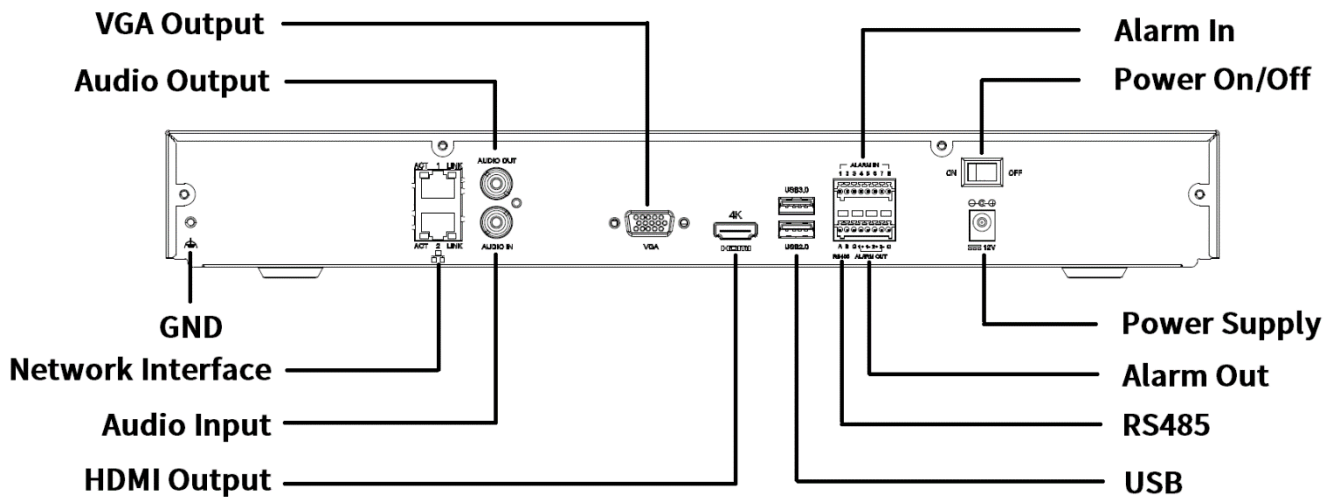

Zhejiang Uniview Technologies Co., Ltd.

Building No.10, Wanlun Science Park, Jiangling Road 88, Binjiang District, Hangzhou, Zhejiang, China

Email: overseasbusiness@uniview.com; globalsupport@uniview.com

<http://www.uniview.com>

©2022 Zhejiang Uniview Technologies Co., Ltd. All rights reserved.

* Product specifications and availability are subject to change without notice.