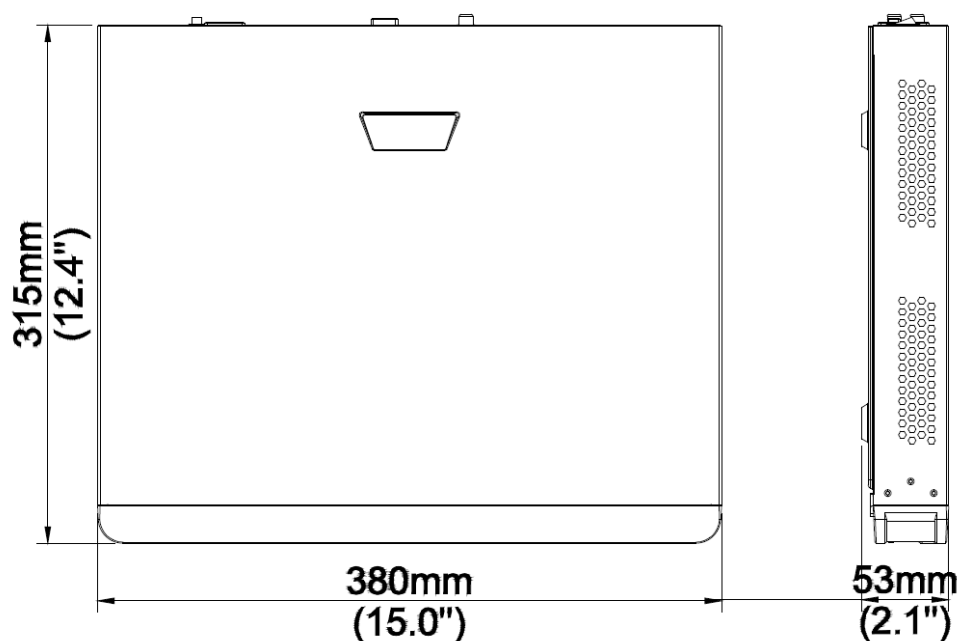

Dimensions