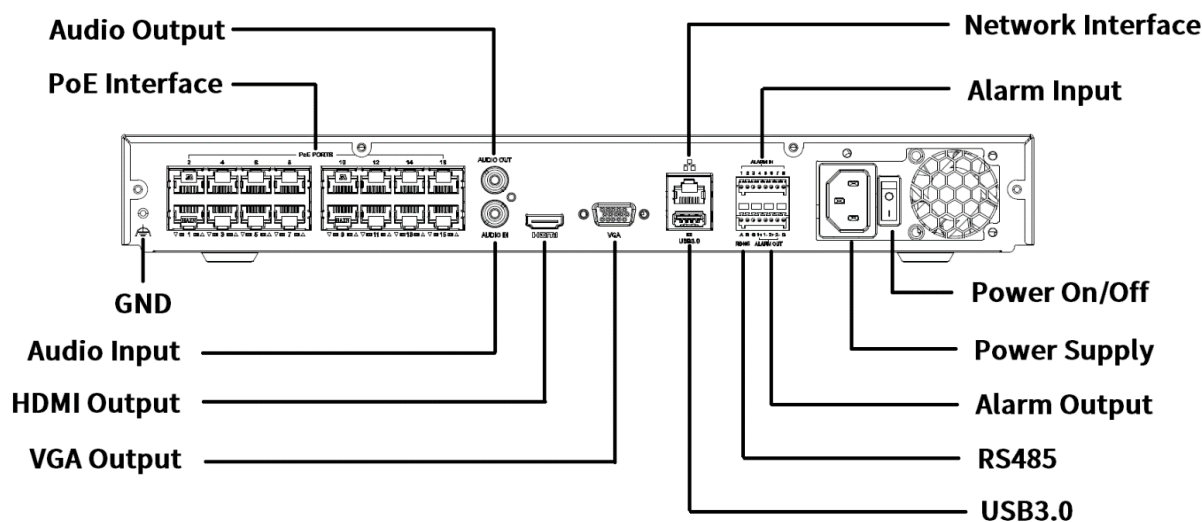

Rear Panel

Take NVR302-16E2-P16 for example.