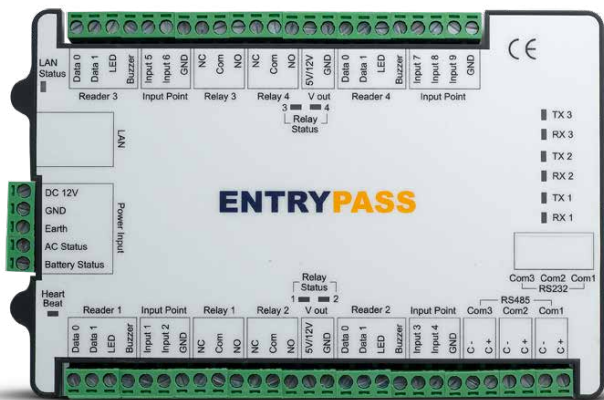

N5400

Active Network Control Panel

EntryPass Active Networks are designed to enhance highly customized and rapid 'real-time' changes to the underlying network operation. Brilliantly engineered with all the power you need to enable code-sending, minus unnecessary buffer time with its distributed architecture capable of processing access demand at the edge level without leveraging at the server end.

N5400 Active Network Control Panel

HIGH PERFORMANCE

Based on the latest HCB (Hybrid Compact Board), N5400 is a high reliability, high efficiency and highly integrated intelligent multi-application control panel targeted for physical access control industry. It features a 32bits Freescale ColdFire microcontroller running at 60MHz, this control panel can fulfill most demanding requirement in physical access control environment.

DYNAMIC STORAGE ALLOCATION (DSA)

DSA empower system administrator to modify the factory preset card holder and event storage database whenever necessary. Result of such modification leads a more personalized usage of the control panel memory whenever needed.

Configurable Digital / Supervised Inputs (8)

Event Based Triggering (EBT)

Unlimited Access Level

Onboard & Cross-Board Interlocking

User Counting (Card Holder / Car Park)

Advance Encryption Standard (AES)

Reader Output Control