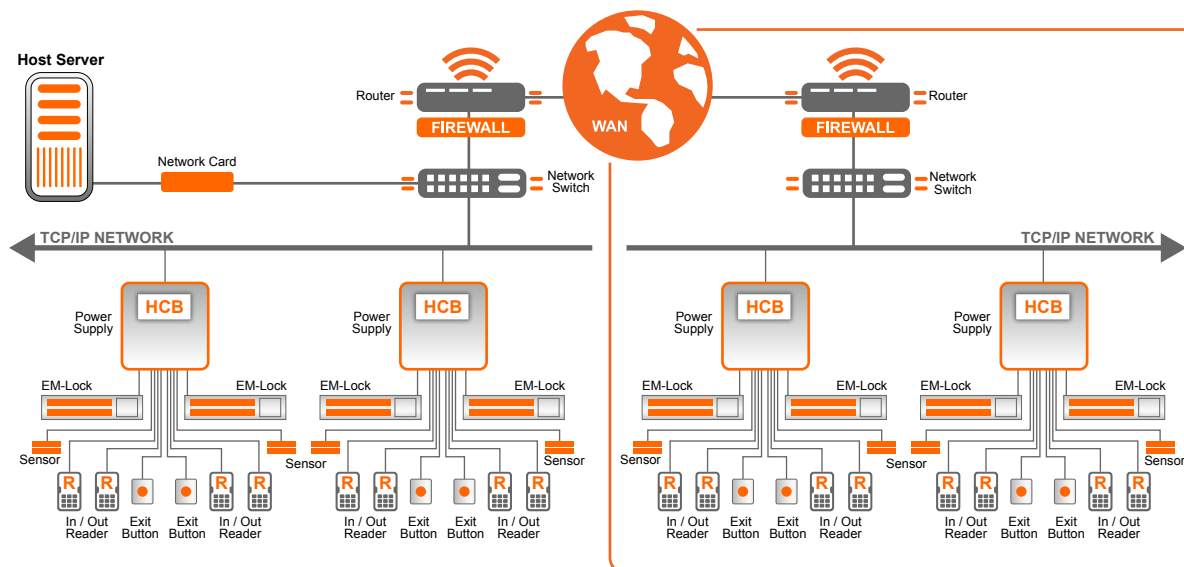

Configurable Digital / Supervised Inputs (8)

Event Based Triggering (EBT)

Unlimited Access Level

Onboard & Cross-Board Interlocking

User Counting (Card Holder / Car Park)

Advance Encryption Standard (AES)

Reader Output Control

Dynamic Storage Allocation

Dynamic Operation Profile

Support 30,000 Users And 80,000 Events Memory

N5400 Active Network Control Panel

Basic System Diagram

Technical Specification

Hardware	Description
Dimension	158mm (w) x 90mm (H)
MCU	32bits @ 60MHz
Memory	256K Flash Memory 32K SRAM (Buffer) 64Mbits Non-Volatile SPI Flash Memory (Storage)
Operating Temperature	0 °C to 40 °C
Card Holder	30,000
Event Transaction	80,000
Access Level	Unlimited Access Level
Digital/Supervise Inputs	Max 8, User configurable (Door Sensor/Request-To-Exit/Fire Input/General Purpose)
Digital Output	Max. 4 Dry contact Relay
Network Communication Port	RJ-45 Self-Negotiate 10/100mbps
Power Protection	Resettable Fuse - 2.5A
Surge Protection	TVS - Up to 15KVA
Onboard LED Control	Power / Communication / LAN / Event / Error
AC Fail Monitoring	Yes
Battery Monitoring	Yes (Firmware threshold control to shutdown control panel)
External Short Circuit Protection	At readers
Backup Battery	Yes, Apply to RTC only

Ordering Information

EP.N5400.PCB Entrypass 4 Readers Advanced Network Door Control Panel only
 EP.N5400.PSU Entrypass 4 Readers Advanced Network Door Control Panel with Power Supply Unit

N5400 Active Network Control Panel