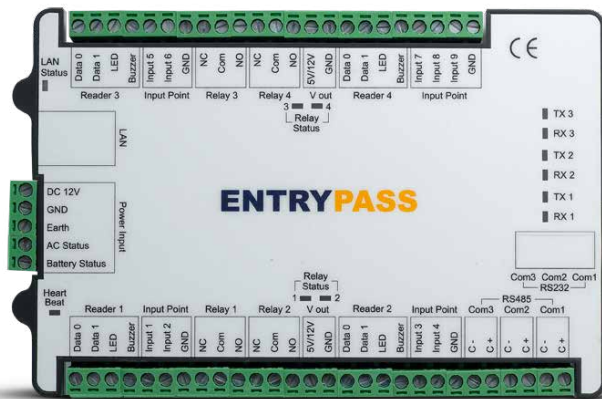

N5200

Active Network Control Panel

EntryPass Active Networks are designed to enhance highly customized and rapid 'real-time' changes to the underlying network operation. Brilliantly engineered with all the power you need to enable code-sending, minus unnecessary buffer time with its distributed architecture capable of processing access demand at the edge level without leveraging at the server end.

N5200 Active Network Control Panel

HIGH PERFORMANCE

Based on the latest HCB (Hybrid Compact Board), N5200 is a high reliability, high efficiency and highly integrated intelligent multi-application control panel targeted for physical access control industry. It features a 32bits Freescale ColdFire microcontroller running at 60MHz, this control panel can fulfill most demanding requirement in physical access control environment.

ACTIVE TRANSMIT

Rather than keeping the event data in the memory awaiting for host-PC to poll, controller will actively transmits the current event data to the host server as it happens, meaning events get delivered and can be act upon faster.

DYNAMIC STORAGE ALLOCATION (DSA)

DSA empower system administrator to modify the factory preset card holder and event storage database whenever necessary. Result of such modification leads a more personalized usage of the control panel memory whenever needed.