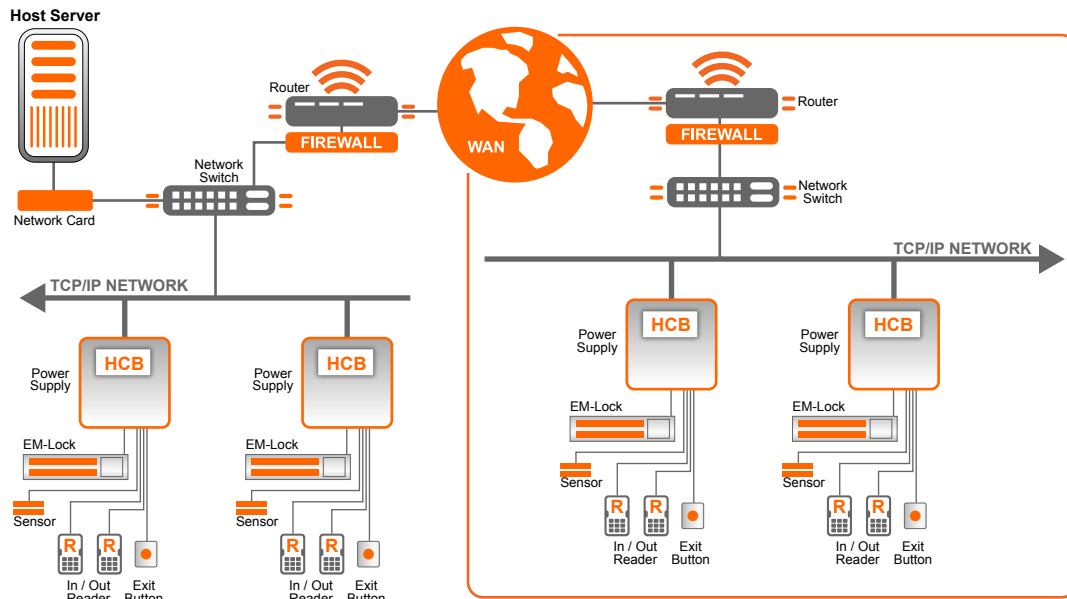

Configurable Digital / Supervised Inputs (8)

Event Based Triggering (EBT)

Unlimited Access Level

Onboard & Cross-Board Interlocking

User Counting (Card Holder / Car Park)

Advance Encryption Standard (AES)

Reader Output Control

Dynamic Storage Allocation

Dynamic Operation Profile

Support 30,000 Users And 80,000 Events Memory

N5200 Active Network Control Panel

Basic System Diagram

Technical Specification

Hardware	Description
Dimension	158mm (w) x 90mm (H)
MCU	32bits @ 60MHz
Memory	256K Flash Memory 32K SRAM (Buffer) 64Mbits Non-Volatile SPI Flash Memory (Storage)
Operating Temperature	0 °C to 40 °C
Card Holder	30,000
Event Transaction	80,000
Access Level	Unlimited Access Level
Digital/Supervise Inputs	Max 8, User configurable (Door Sensor/Request-To-Exit/Fire Input/General Purpose)
Digital Output	Max. 4 Dry contact Relay
Network Communication Port	RJ-45 Self-Negotiate 10/100Mbps
Power Protection	Resettable Fuse - 2.5A
Surge Protection	TVS - Up to 15KVA
Onboard LED Control	Power / Communication / LAN / Event / Error
AC Fail Monitoring	Yes
Battery Monitoring	Yes (Firmware threshold control to shutdown control panel)
External Short Circuit Protection	At readers
Backup Battery	Yes, Apply to RTC only