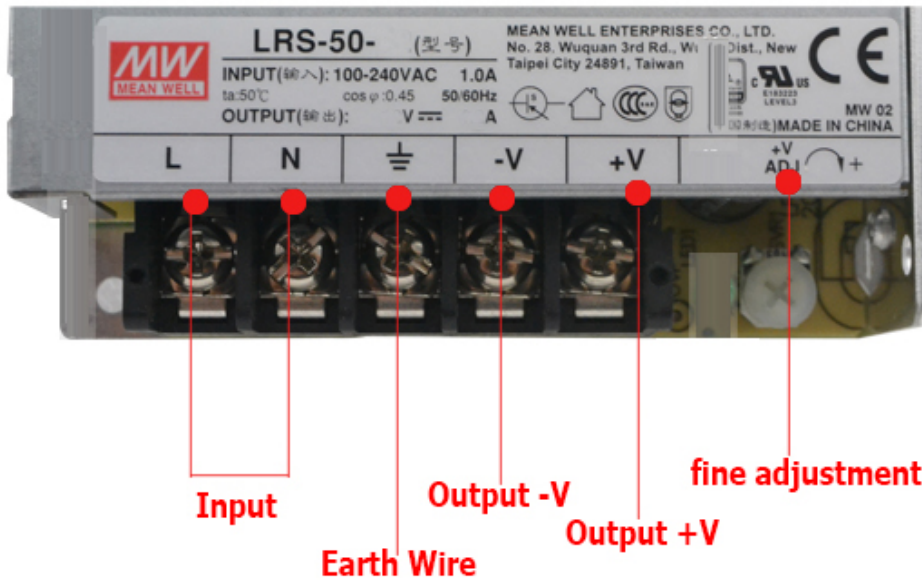

WIRING DIAGRAM

Safe use electrical equipment,
Connect the wires according to the wiring diagram.