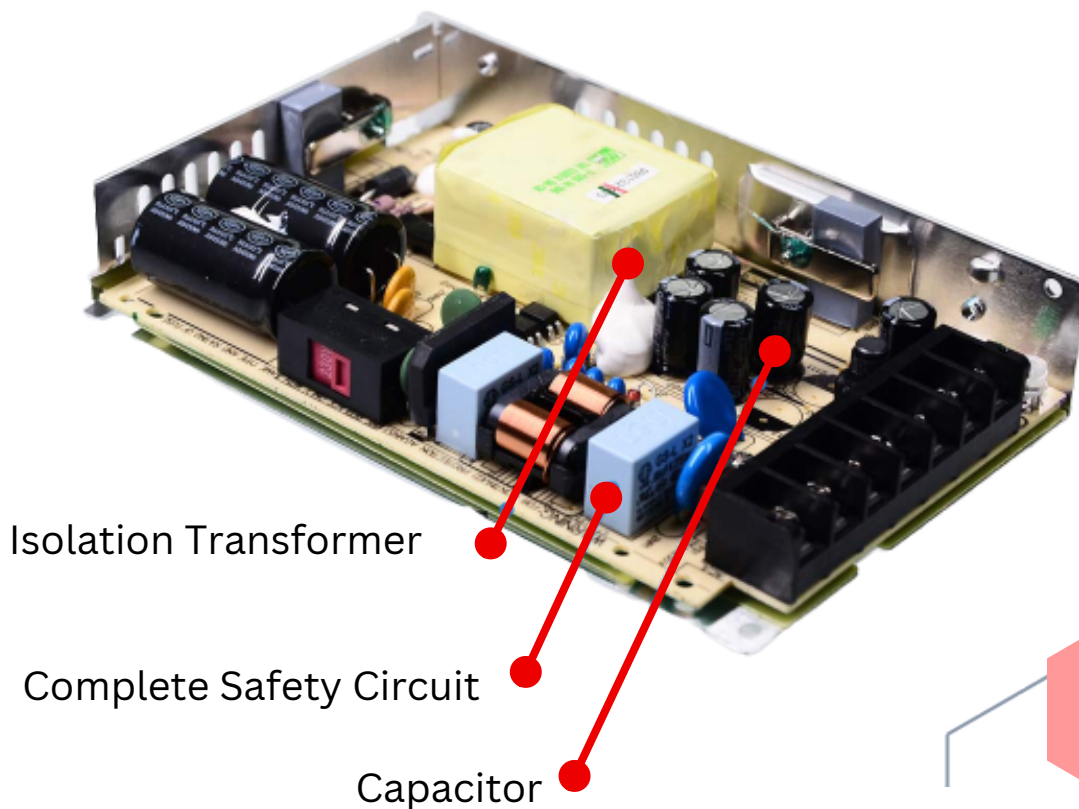

INTERNAL STRUCTURE