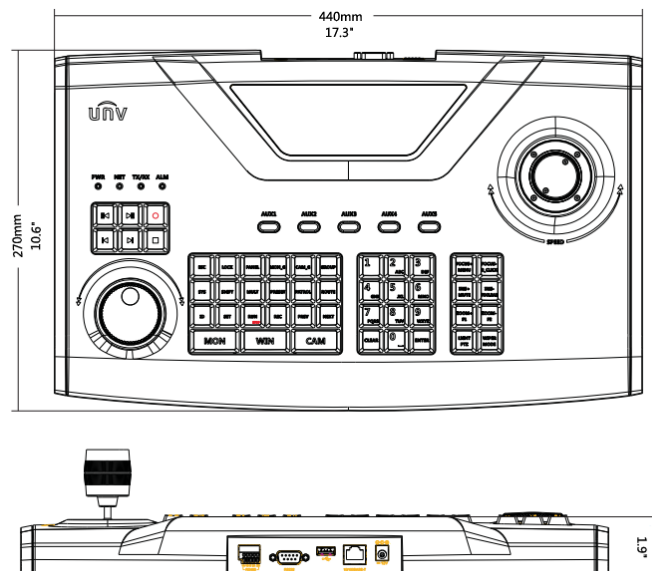

Dimensions