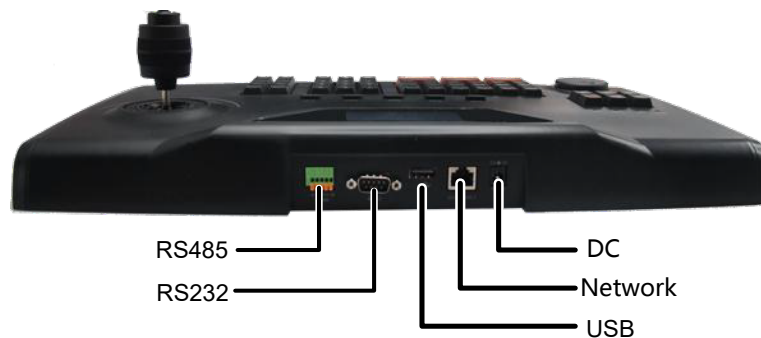

Specifications

Product model	KB-1100
Joystick	four-dimensional joystick
Ethernet port	1 RJ-45 10 M / 100 M adaptive Ethernet port
USB Interface	1 USB2.0 interfaces
Serial Interface	1 RS-232, 2 RS-485
Power Supply	12V DC
Consumption	5W
Working Temperature	-10°C ~ + 55°C
Working Humidity	10% ~ 90%
Dimensions	47mm × 270mm × 440mm(1.9" × 10.6" × 17.3")
Weight	<1kg

Interface figure