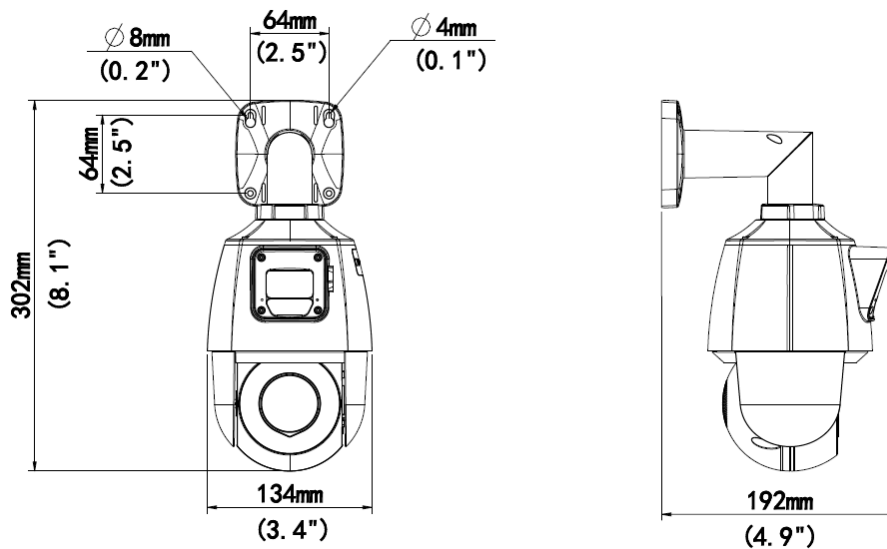

FCC (FCC CFR 47 part15 B, ANSI C63.4-2014)
Safety	CE LVD (EN 62368-1:2014+A11:2017; EN 62368-1:2014) CB (IEC 62368-1:2014) UL (UL 62368-1, 2nd Ed., Issue Date: 2014-12-01)
Environment	CE-ROHS (2011/65/EU)
Protection	IP66 (IEC 60529:1989+AMD1:1999+AMD2:2013)
General	
Power	DC12V, PoE+(IEEE 802.3at)
	Power consumption: MAX 16W
Power Interface	Ø 5.5mm coaxial power plug
Dimensions (Ø x H)	Wall Mount: Φ134 x 192 x 302mm (Φ5.3" x 7.6" x 11.9") Ceiling Mount: Φ134 x 154 x 363mm (Φ5.3" x 6.1" x 14.3")
Weight	1.03kg (2.27lb)
Working Environment	-20°C ~ 60°C (-4°F ~ 140°F), Humidity: ≤95% RH (non-condensing)
Storage Environment	-30°C ~ 70°C (-22°F ~ 158°F), Humidity: ≤95% RH (non-condensing)
Surge protection	2KV
Reset button	Support

Dimensions

Wall Mount