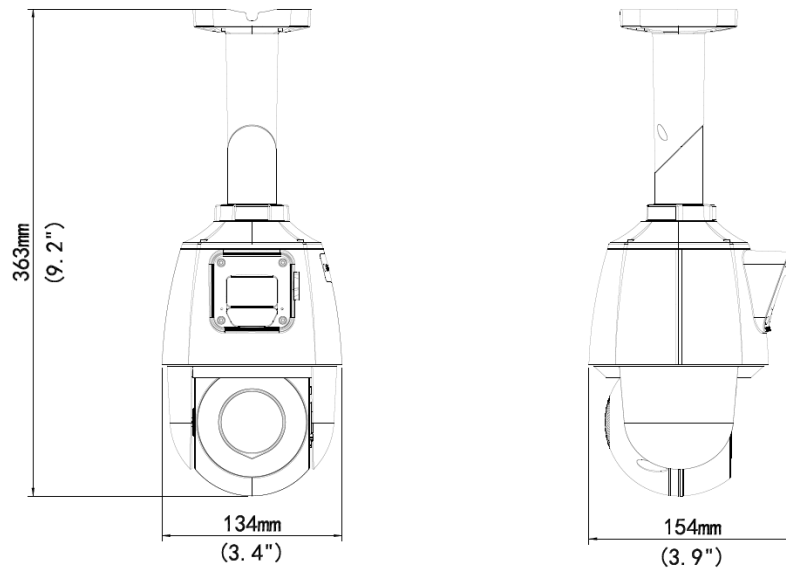

Ceiling Mount

Zhejiang Uniview Technologies Co., Ltd.

Building No.10, Wanlun Science Park, Jiangling Road 88, Binjiang District, Hangzhou, Zhejiang, China (310051)

Email: overseasbusiness@uniview.com; globalsupport@uniview.com

<http://www.uniview.com>

©2022 Zhejiang Uniview Technologies Co., Ltd. All rights reserved.

*Product specifications and availability are subject to change without notice