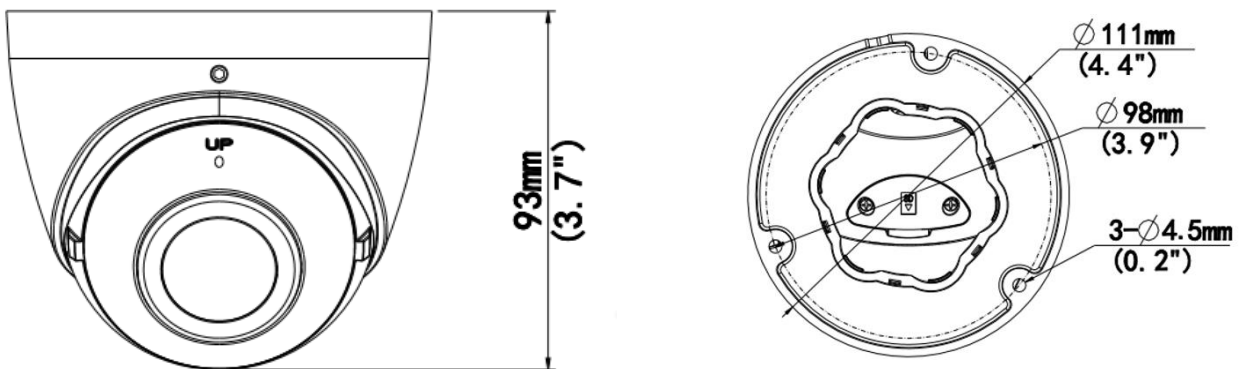

## Key Features

- High quality image with 5MP, 1/2.7"CMOS- sensor
- 5MP (2880\*1620)@30/25fps; 4MP (2560\*1440)@30/25fps; 3MP(2304\*1296) @30/25fps; 2MP (1920\*1080) @30/25fps
- Wide Angle technology realize the horizontal viewing angle of 180°
- The dewarp level can be configured in the range of 1-9
- Ultra 265, H.265, H.264, MJPEG
- Smart intrusion prevention, include cross line, intrusion, enter area, leave area detection
- Based on target classification, smart intrusion prevention significantly reduce false alarm caused by leaves, birds and lights etc., accurately focus on human and, motor vehicle and non-motor vehicle
- 120dB true WDR technology enables clear image in strong light scene
- Built-in Mic
- Smart IR, up to 20m (66ft) IR distance
- Supports 256 GB Micro SD card
- IP67 protection
- IK10 vandal resistant

General	
Power	DC 12V±25%, PoE (IEEE 802.3af)
	Power consumption: Max 5.5W
Power Interface	Ø 5.5mm coaxial power plug
Dimensions (Ø x H)	Φ111 x 93mm (Φ4.4" x 3.7")
Weight	0.48kg (1.06lb)
Material	Metal
Working Environment	-30°C ~ 60°C (-22°F ~ 140°F), Humidity: ≤95% RH (non-condensing)
Storage Environment	-30°C ~ 60°C (-22°F ~ 140°F), Humidity: ≤95% RH (non-condensing)
Surge Protection	4KV
Reset Button	Support

## Dimensions