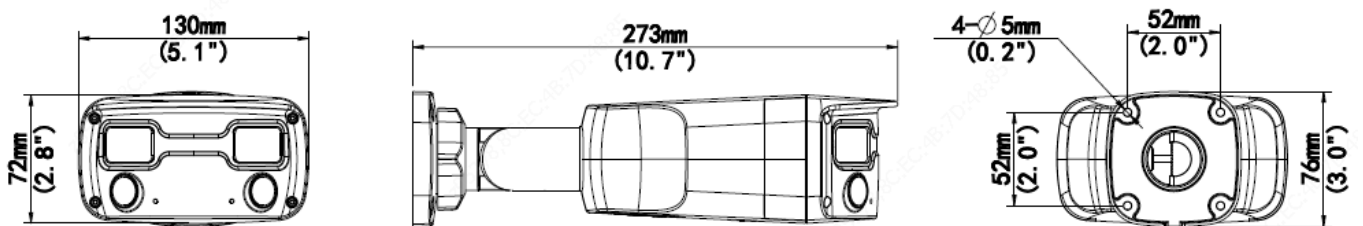

Power Interface	Ø 5.5mm coaxial power plug
Dimensions (L × W × H)	273× 130 × 76mm (10.7" × 5.1" × 3.0")
Weight	0.95kg (2.09lb)
Material	Metal
Working Environment	-30°C ~ 60°C (-22°F ~ 140°F), Humidity: ≤95% RH (non-condensing)
Storage Environment	-30°C ~ 60°C (-22°F ~ 140°F), Humidity: ≤95% RH (non-condensing)
surge protection	4KV
Reset Button	Support

Dimensions

Accessories

TR-JB07-D-IN

Junction Box

TR-JB06-A-IN

Junction Box

TR-UP06-B-IN

Pole Mount

TR-UP06-C-IN

Pole Mount

TR-A01-IN

Waterproof Joint