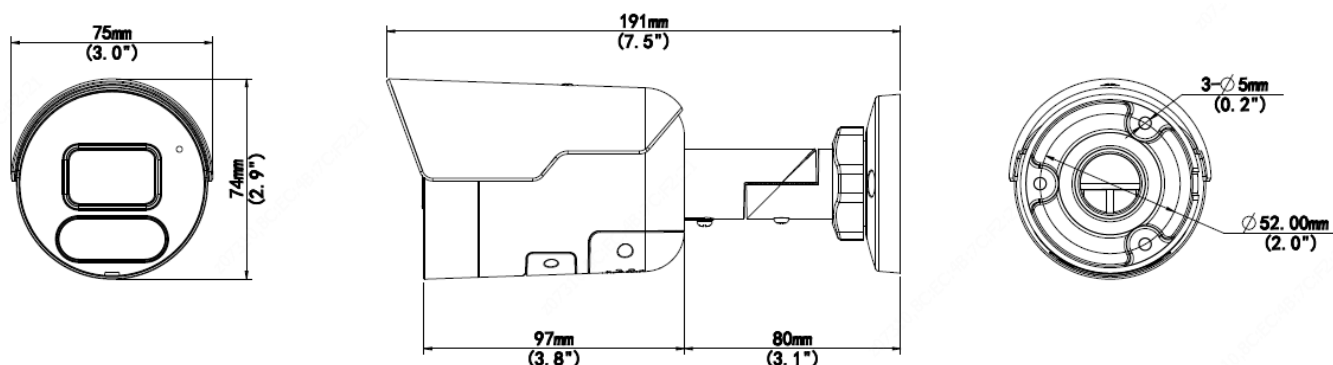

## Key Features

- High quality image with 8MP, 1/2.7" CMOS sensor
- 8MP (3840\*2160)@20fps; 5MP (3072\*1728)@30/25fps; 4MP (2560\*1440)@30/25fps; 2MP (1920\*1080) @30/25fps
- Ultra 265, H.265, H.264, MJPEG
- Smart intrusion prevention, include cross line, intrusion, enter area, leave area detection
- Based on target classification, smart intrusion prevention significantly reduce false alarm caused by leaves, birds and lights etc., accurately focus on human and, motor vehicle and non-motor vehicle
- Intelligent People Flow Counting and Crowd Density Monitoring
- 120dB true WDR technology enables clear image in strong light scene
- Support 9:16 Corridor Mode
- Built-in Mic
- Built-in Speaker
- Smart IR, up to 30m (98ft) IR distance
- Supports 256 G Micro SD card
- IP67 protection

	CB (IEC 62368-1:2014) UL (UL 62368-1, 2nd Ed., Issue Date: 2014-12-01)
Environment	CE-RoHS (2011/65/EU;(EU)2015/863); WEEE (2012/19/EU); Reach (Regulation (EC) No 1907/2006)
Protection	IP67 (IEC 60529:1989+AMD1:1999+AMD2:2013)
<b>General</b>	
Power	DC 12V±25%, PoE (IEEE 802.3af)
	Power consumption: Max 10.5W
Power Interface	∅ 5.5mm coaxial power plug
Dimensions (L × W × H)	191 × 75 × 74mm (7.5" × 3.0" × 2.9")
Weight	0.41kg (0.90lb)
Material	Metal
Working Environment	-30°C ~ 60°C (-22°F ~ 140°F), Humidity: ≤95% RH (non-condensing)
Storage Environment	-30°C ~ 60°C (-22°F ~ 140°F), Humidity: ≤95% RH (non-condensing)
Surge Protection	4KV
Reset Button	Support

## Dimensions