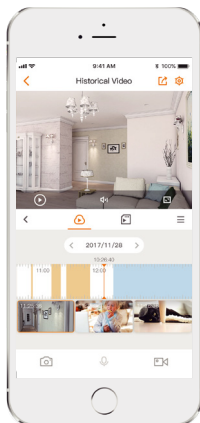

Stay close with what you care

With Cloud service, you will have access to what you care as long as Internet is available. You can record daily or motion videos on Cloud and play back anytime anywhere.