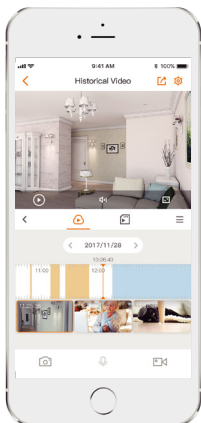

Full  Color 

Bullet 3 3MP

3MP H.265 Bullet Wi-Fi Camera

Bullet 3 3MP delivers 3MP live monitoring with a choice of 2.8mm/3.6mm lens option, it supports four night vision modes for clear-as day clarity even in pitch dark. With IP67 certified, the camera can be used outdoors under different weather conditions. With built-in spotlight and 110dB security siren, Bullet 3 3MP actively keeps unwelcome visitors away from what you care about. Bullet 3 3MP support self-developed algorithm (IMOU SENSE), which makes human and vehicle detection more accurate.

3MP H.265 Video

See more than 1080P

Human Detection

Quickly find human targets in you home

Vehicle Detection

Accurate identification of vehicle presence

Smart Color Night Vision

Support four-mode night vision for clear-as day clarity even in pitch dark

IP67

Weatherproof from dust and water

Two-way Talk

Real-time communicate with people at the camera

Diversified Storage

Supports NVR, Cloud Storage or Micro SD card (up to 256 GB)

Wi-Fi Connection

IEEE802.11b/g/n/ax(2.4 GHz) support Wi-Fi 6