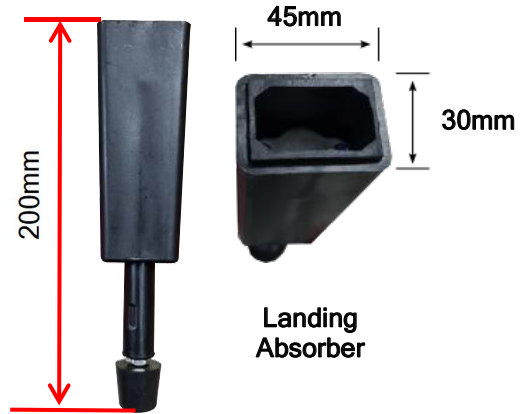

Dimension

*Product performances is based on testing in a controlled environment. Your result may vary due to several external and environment factors.

© COPYRIGHT 2023. This documentation served as a reference only. It is subject to change without further notice. All the diagrams and information in this documentation may not be duplicated or modified in any form without the written approval from the management.