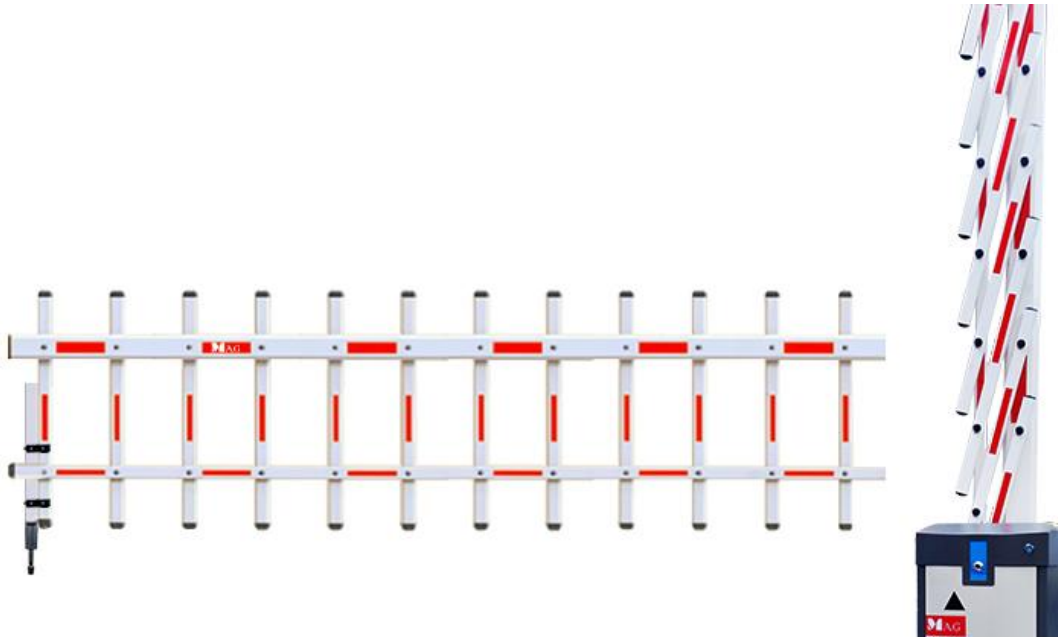

Fence Barrier Arm
WWW.MAG.COM.MY

Description

The fence is a built-in grill fence underneath the arm. It eliminates the possibility of pedestrians gaining unauthorized access by crawling under the barrier arm. Therefore, MAG Barrier can effectively control the vehicle and pedestrian access while achieving a higher security level.

Application

MAG Fence Arm is only suitable to use on MAG BR660T_FE. Arm is made of octagon aluminium hollow. Maximum can support 4.5-meter length. Another customized length is also available upon request. The red reflective adhesive is put onto the arm alternately for better vision during nighttime. Suitable for the outdoor parking areas at the airport, shopping malls, warehouses, hotels, factories, condominiums, car rental companies

Features

- ✓ **Heavy Duty.** MAG Fence arm is made of aluminium, and an enhanced and innovative mechanical design can reduce mechanical wear and tear. These features allow the fence to work longer for you
- ✓ **Spare Part Availability,** If the arm is damaged, your site will be exposed to security threats if you wait a long time for spare parts to arrive from overseas. MAG offers complete spare parts and repair service locally at an affordable price to ensure your gate can resume operation in the shortest time possible.

Technical Parameters

Description	Parameters
Housing Material	Aluminium Alloy
Dimension	(Need to get correct Dimension at pandan indah)
Length	4.5m
Weight	15kg
Fence Material	Aluminium Alloy
Additional Accessories	Fence Arm Landing Absorber