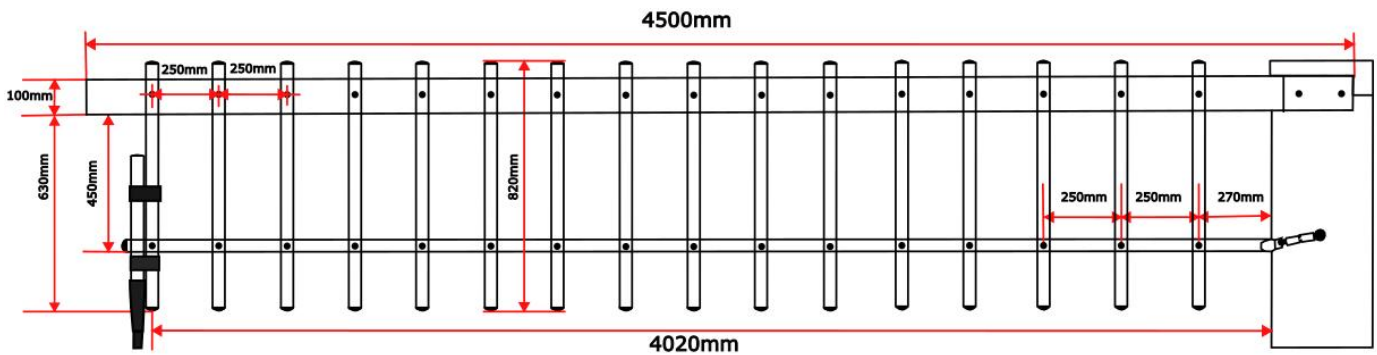

Fence Barrier Arm
WWW.MAG.COM.MY

Description

The fence is a built-in grill fence underneath the arm. It eliminates the possibility of pedestrians gaining unauthorized access by crawling under the barrier arm. Therefore, MAG Barrier can effectively control the vehicle and pedestrian access while achieving a higher security level.

Application

MAG Fence Arm is only suitable to use on MAG BR660T_FE. Arm is made of octagon aluminium hollow. Maximum can support 4.5-meter length. Another customized length is also available upon request. The red reflective adhesive is put onto the arm alternately for better vision during nighttime. Suitable for the outdoor parking areas at the airport, shopping malls, warehouses, hotels, factories, condominiums, car rental companies

Technical Parameters

Description	Parameters
Housing Material	Aluminium Alloy
Dimension	(Need to get correct Dimension at pandan indah)
Length	4.5m
Weight	15kg
Fence Material	Aluminium Alloy
Additional Accessories	Fence Arm Landing Absorber

Dimension

***Product performances is based on testing in a controlled environment. Your result may vary due to several external and environment factors.**

© COPYRIGHT 2023. This documentation served as a reference only. It is subject to change without further notice. All the diagrams and information in this documentation may not be duplicated or modified in any form without the written approval from the management.