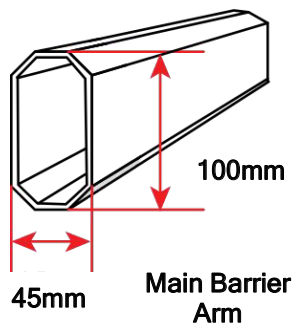

Dimension

*Product performances is based on testing in a controlled environment. Your result may vary due to several external and environment factors.

© COPYRIGHT 2023. This documentation served as a reference only. It is subject to change without further notice. All the diagrams and information in this documentation may not be duplicated or modified in any form without the written approval from the management.