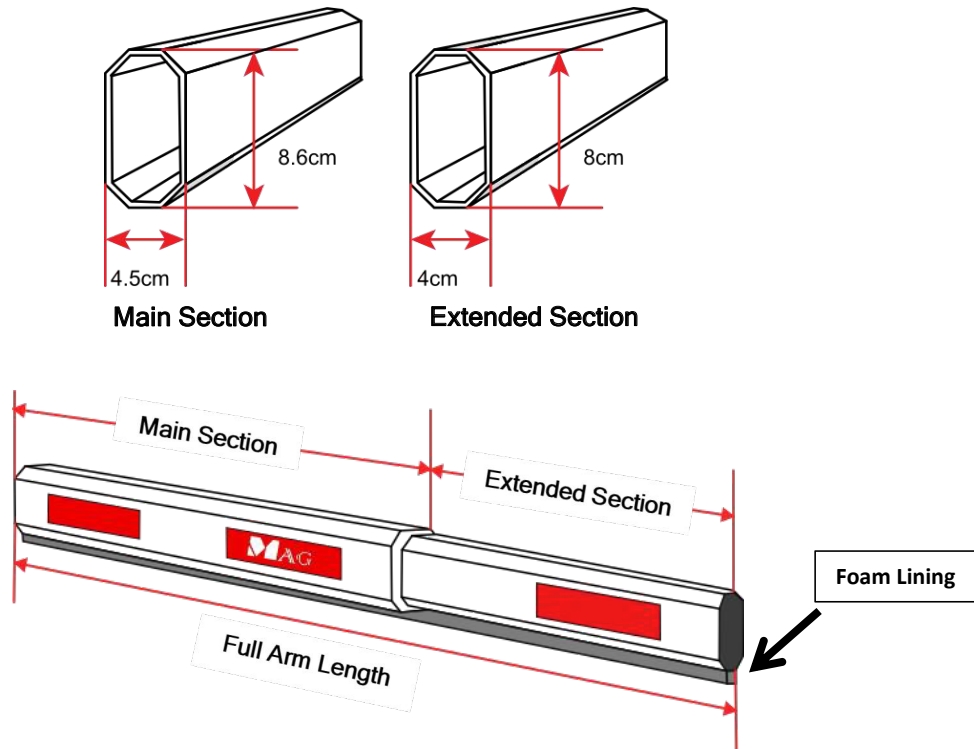

Dimension

Model Barrier Gate	Total Arm Length	Arm Length (Retracted)
BR430T	4m	2.54 meter
BR618T	4m	2.54 meter
BR630T	4.5m	2.88 meter
BR660T	6m	3.50 meter

*Product performances is based on testing in a controlled environment. Your result may vary due to several external and environment factors.

© COPYRIGHT 2023. This documentation served as a reference only. It is subject to change without further notice. All the diagrams and information in this documentation may not be duplicated or modified in any form without the written approval from the management.

© 2023 SP MAG TELESCOPIC BARRIER ARM