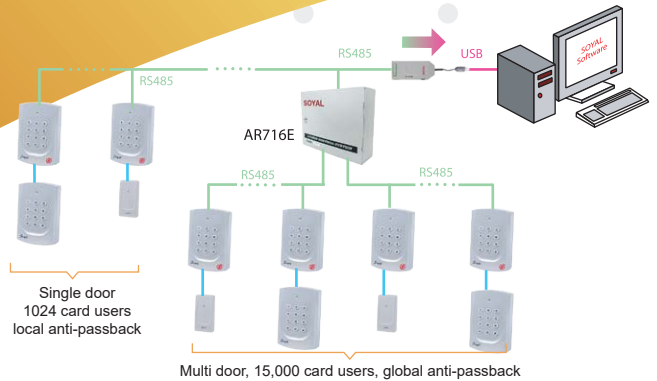

Basic RFID access control system

AR721H is a single door reader with built-in RFID. AR721H can work standalone (1024 users) or connect to AR716 multi-door interface (15K users). During AR716 failure, AR721H will auto switch to standalone mode and continue to run as a secondary system. Generally, AR721H is installed inside as EXIT reader while AR721U is installed outside as ENTRY reader.

AR721H specification

Built-in-operation mode	M4	M6	M8
Card User	1024	65,536	1024
Event Memory	1200	NONE	1200
Time zone / holiday	11 / 120	NONE	11 / 120
Anti-passback	YES	NONE	YES
Alarm (tamper, force entry & door open too long)	YES	NONE	YES
Elevator control	1024 users, 32 floor	NONE	1024 users, 32 floor
Direct PC software	YES	NONE	YES
Multi reader networking with AR716E	YES	NONE	YES
Access mode	Card only, Card or pin, Card and pin		
Access pin number format	5 digit user num + 4 digit pin	Public pin 4 digit	User pin 4 digit
Wiegand port	1 input port (selectable WG 26 or 34)		
Push button input	1 negative trigger input		
Alarm sensor input	1 negative trigger input		
Door output (dry contact)	0.1-600 sec N.O / N.C, max 24V-1A		
Alarm output (open collector)	0.1-600 sec, active low output		
Reader RF frequency	125KHz or Mifare 13.56MHz		
Reading range	approx 10cm (4 inch)		
Data communication	RS485-9600 bps (N,8,1)		
Power consumption	9-16V, less than 3W		
Dimension, weight	111(h) x 77(w) x 26(d) mm, 210 gram		

RS485 network connection