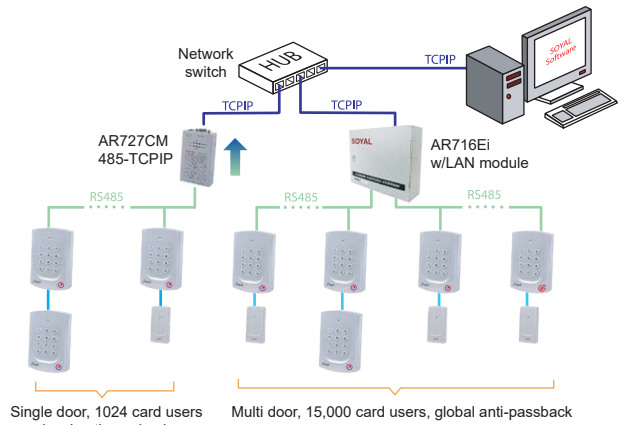

TCPIP network connection

AR721U wiegand specification

RF frequency	125KHz or Mifare 13.56MHz
Reading range	7 cm
Power consumption	9 - 16V, less than 0.7 W
Dimension, weight	81(h) x 43(w) x 18(d) mm, 45 gram

Ordering Info

EM 125KHz	721H, 721U
Mifare 13.56MHz	721H_1356, 721U_1356