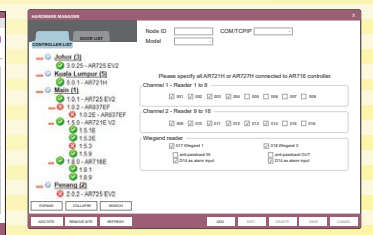

### CCTV integration

Camera can capture picture for every in and out as visual evidence. This greatly enhances the effectiveness of access control and accuracy of attendance clocking.

**AR721H**  
Controller with built-in reader

**AR721U**  
Auxiliary Wiegand reader

Icon based menu easy to learn

CCTV capture of in & out clocking

Clean and easy interface

Multi Shift Setting

## AG Etegra

Integrated Access Security Software

- Lite - Standalone function
- Standard - Single PC, maximum 3 RS485 or TCPIP connection, advance time attendance
- Pro Basic - Client/server network and CCTV
- Pro Advance - More extensive network and CCTV