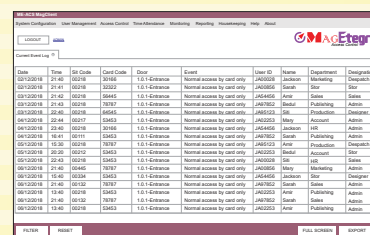

### CCTV integration

Camera can capture picture for every in and out as visual evidence. This greatly enhances the effectiveness of access control and accuracy of attendance clocking.

**AR721H**  
Controller with built-in reader

**AR721U**  
Auxiliary Wiegand reader

Icon based menu easy to learn

CCTV capture of in & out clocking

Clean and easy interface

Multi Shift Setting

## AG Etegra

Integrated Access Security Software

- Lite - Standalone function
- Standard - Single PC, maximum 3 RS485 or TCPIP connection, advance time attendance
- Pro Basic - Client/server network and CCTV
- Pro Advance - More extensive network and CCTV