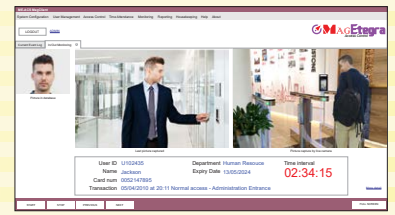

### CCTV integration

Camera can capture picture for every in and out as visual evidence. This greatly enhances the effectiveness of access control and accuracy of attendance clocking.

**AR721H**  
Controller with built-in reader

**AR721U**  
Auxiliary Wiegand reader

Icon based menu easy to learn

CCTV capture of in & out clocking

Clean and easy interface

Multi Shift Setting

## AG Etegra

Integrated Access Security Software

- Lite - Standalone function
- Standard - Single PC, maximum 3 RS485 or TCPIP connection, advance time attendance
- Pro Basic - Client/server network and CCTV
- Pro Advance - More extensive network and CCTV