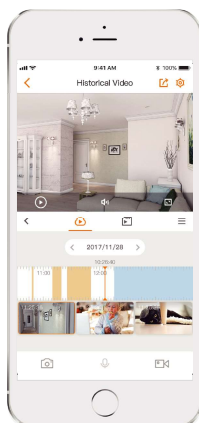

# Ranger 2 4MP

## 4MP H.265 Wi-Fi Pan & Tilt Camera

With 4MP QHD live monitoring and 0~355° pan & -5~80° tilt features, Ranger 2 4MP ensures every corner of your home completely covered. Human Detection quickly finds human targets in images and immediately sends a notification to you. Privacy Mode helps protect your personal privacy when you are home, and Smart Tracking function lets the camera follows moving objects when it detects motion.

-  **H.265 4MP QHD**  
See more than 1080P
-  **Smart Tracking**  
Automatically tracks moving objects
-  **Privacy Mode**  
Hide the lens to protect your personal privacy
-  **Human Detection**  
Quickly find human targets in you home
-  **Abnormal Sound Alarm**  
Sends alerts to your smartphone when it detects abnormal sound
-  **Alarm Notification**  
Sends instant alerts to your mobile phone when an event is detected
-  **Built-in Siren**  
Scare strangers away from your home
-  **Diversified Storage**  
Supports NVR, Cloud Storage or Micro SD card (up to 256GB)
-  **Two-way Talk**  
Communicate with family and pets easily