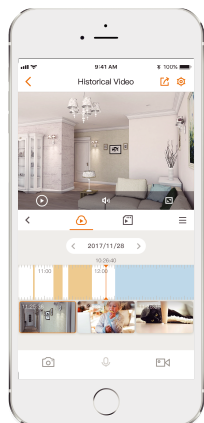

Two-way Talk

Communicate with family and pets easily

Stay close with what you care

With Cloud service, you will have access to what you care as long as Internet is available. You can record daily or motion videos on Cloud and playback anytime anywhere.