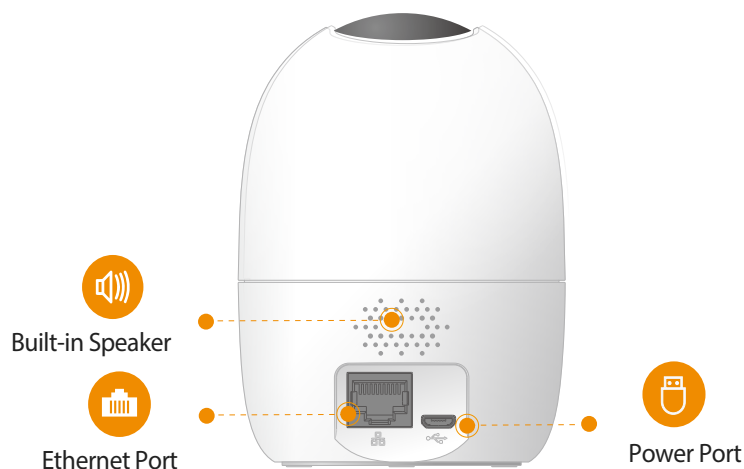

Ranger 2

1080P H.265 Wi-Fi Pan & Tilt Camera

With 1080P Full HD live monitoring and 0~355° pan & -5~80° tilt features, Ranger 2 ensures every corner of your home completely covered. Human Detection quickly finds human targets in images and immediately sends a notification to you. Privacy Mode helps protect your personal privacy when you are home, and Smart Tracking function lets the camera follows moving objects when it detects motion.

Abnormal Sound Alarm

Sends alerts to your smartphone when it detects abnormal sound

Alarm Notification

Sends instant alerts to your mobile phone when an event is detected

Built-in Siren

Scare strangers away from your home

Diversified Storage

Supports NVR, Cloud Storage or Micro SD card (up to 256GB)

Two-way Talk

Communicate with family and pets easily

Stay close with what you care

With Cloud service, you will have access to what you care as long as Internet is available. You can record daily or motion videos on Cloud and playback anytime anywhere.

Front View

Back View

Specifications

Camera

1/2.7" 2Megapixel Progressive CMOS
 2MP(1920 x 1080)
 Night Vision: 10m(33ft) Distance
 3.6mm Fixed Lens
 Field of View : 93°(H), 48°(V), 115°(D)
 355° Pan & -5~80°Tilt