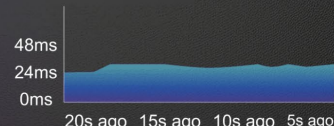

2 x 2, 160MHz

2 x 2, 80 MHz

*The data compares the speed of a 2x2 Wi-Fi 6 solution on a 160 MHz channel in the 5 GHz band with the speed of a 2x2 Wi-Fi 5 solution on an 80 MHz channel in the same 5 GHz.

WAN AGGREGATION

Total 2Gbps WAN for faster connection

1000bps

1000bps

RG-EW3000GX PRO features WAN aggregation, delivering ultra-fast gigabit wired speed. You can enjoy a 2 Gbps wired speed from your modems all the way to your PC and gaming console.

Accelerated Wired Connection

Highlight Features

Lag-free Gaming Experience While

Downloading

Three walls

Multiplayers

RG-EW3000GX PRO is equipped with the GameFast gaming engine, which opens up a dedicated channel for gaming services. GameFast prioritizes the identification and forwarding of game data to ensure gaming services are not affected by other services.

138ms High Ping

EW3000GX PRO

24ms Stable and Low Ping

*Laboratory data is provided for reference purposes only

Lag-free Gaming Experience While

Downloading

Three walls

Multiplayers