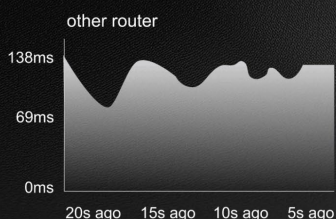

2 x 2, 160MHz

2 x 2, 80 MHz

*The data compares the speed of a 2x2 Wi-Fi 6 solution on a 160 MHz channel in the 5 GHz band with the speed of a 2x2 Wi-Fi 5 solution on an 80 MHz channel in the same 5 GHz.

WAN AGGREGATION

Total 2Gbps WAN for faster connection

1000bps

1000bps

RG-EW3000GX PRO features WAN aggregation, delivering ultra-fast gigabit wired speed. You can enjoy a 2 Gbps wired speed from your modems all the way to your PC and gaming console.

Accelerated Wired Connection

Highlight Features

Lag-free Gaming Experience While

Downloading

Three walls

Multiplayers

RG-EW3000GX PRO is equipped with the GameFast gaming engine, which opens up a dedicated channel for gaming services. GameFast prioritizes the identification and forwarding of game data to ensure gaming services are not affected by other services.

138ms High Ping

EW3000GX PRO

24ms Stable and Low Ping

*Laboratory data is provided for reference purposes only

Lag-free Gaming Experience While

Downloading

Three walls

Multiplayers