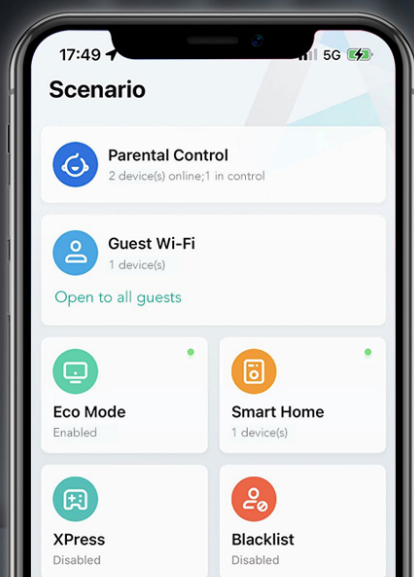

Guest Wi-Fi

Guest Wi-Fi speed limit & Guest Wi-Fi isolation

Highlight Features

Advanced functions make your network

Simpler

Safer

Agiler

Advanced Parental Controls

Time Limit

Prevent children from getting addicted to the internet by regulating their online time

Speed Limit

Avoid long-term occupation of high bandwidth by a certain terminal

Take Control of Your Home Network at Fingertips

Set up your home network in **Rycee Router App** in two minutes. More **Life-time Free** functions are waiting for you to Explore, Experience, and Expect.

Remote Management

Parental Control

Smart Home

Specifications