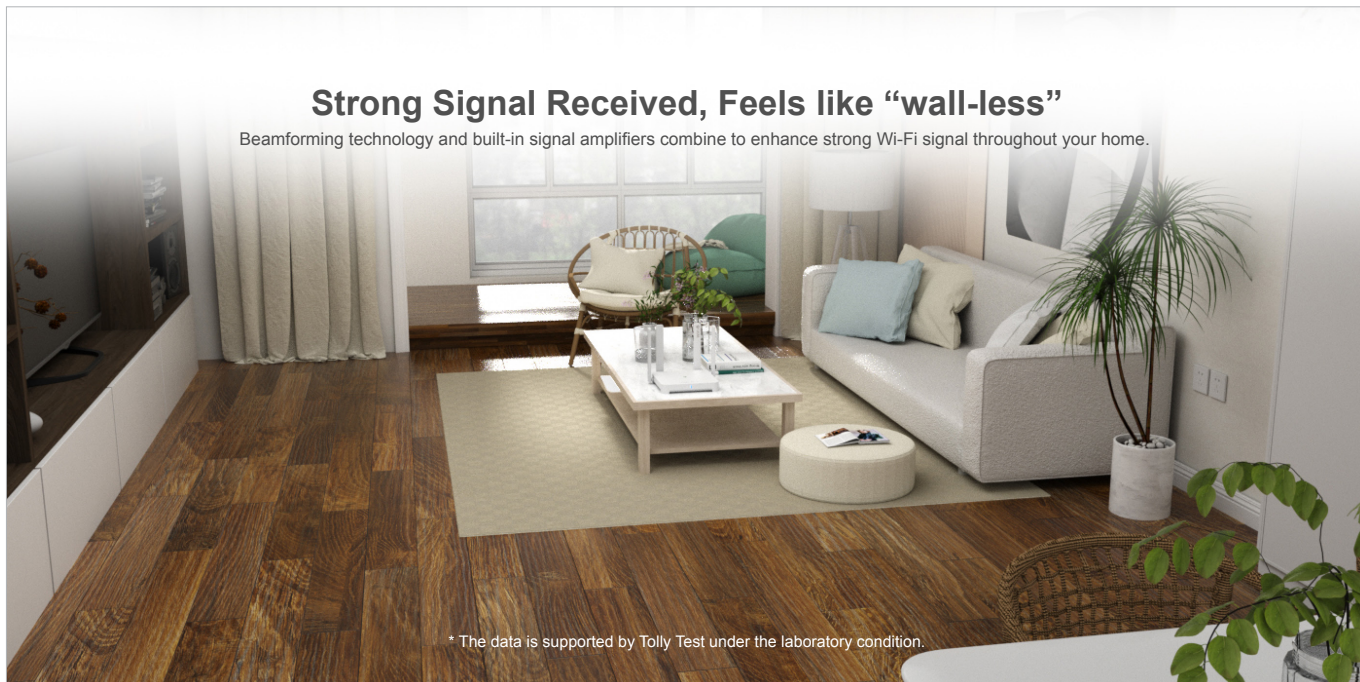

Highlight Features

RG-EW1800GX PRO

An Unprecedented Wireless Experience in WiFi 6

All-round upgrade of Wi-Fi performance,
Improve the overall networking experience for users.

5 Gigabit
Ethernet ports

1800M
Dual-band

802.11ax

Enter the Era of Wi-Fi 6 Speed

With a revolutionary combination of OFDMA and 1024QAM, and the latest 802.11ax standard,
1800GX PRO dual-band concurrent transmission rate reaches 1800Mbps,
providing **high-speed** internet at all time.

Highlight Features

Strong Signal Received, Feels like “wall-less”

Beamforming technology and built-in signal amplifiers combine to enhance strong Wi-Fi signal throughout your home.

* The data is supported by Tolly Test under the laboratory condition.