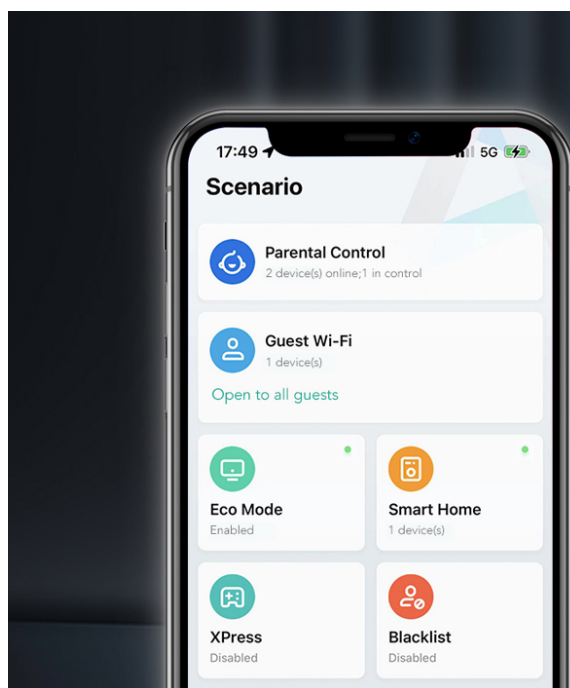

Highlight Features

RG-EW1800GX PRO

An Unprecedented Wireless Experience in WiFi 6

All-round upgrade of Wi-Fi performance,
Improve the overall networking experience for users.

5 Gigabit
Ethernet ports

1800M
Dual-band

Highlight Features

Strong Signal Received, Feels like “wall-less”

Beamforming technology and built-in signal amplifiers combine to enhance strong Wi-Fi signal throughout your home.

* The data is supported by Tolly Test under the laboratory condition.

Seamless Roaming, Full Space Coverage Wi-Fi Solutions

Amazed by [Reyee Mesh](#)

Highlight Features

Born For Multi-user

Upgraded **MU-MIMO** version together with **OFDMA** tech provide 2.5x greater capacity to connect more terminals.
New-Gen tech "**BSS colouring**", Smart anti-interference from nearby Wi-Fi signals.

Take Control of Your Home Network at Fingertips

Set up your home network in **Reyee Router App** in two minutes. More **Life-time Free** functions are waiting for you to Explore, Experience, Expect.

- 
Remote Management
- 
Parental Control
- 
Smart Home