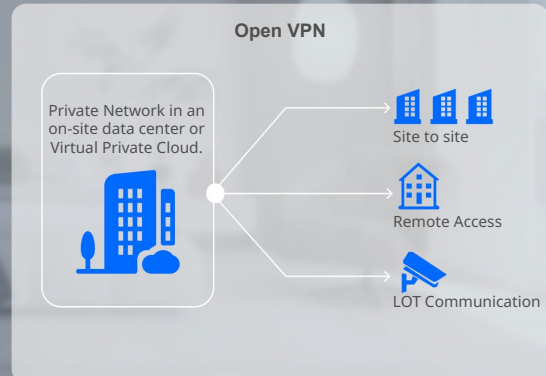

Highlight Features

Gigabit Upgrade ! 10 x Faster !

Boasting Gigabit Ethernet ports, including 1 WAN and 4 LAN, this powerhouse router accelerates your internet up to a staggering 10 times faster than regular Ethernet connections.

Full Coverage, Easy Setup, Seamless Roaming Amazed by **Reyee Mesh**

Advanced functions make your network

Simpler

Safer

Agiler