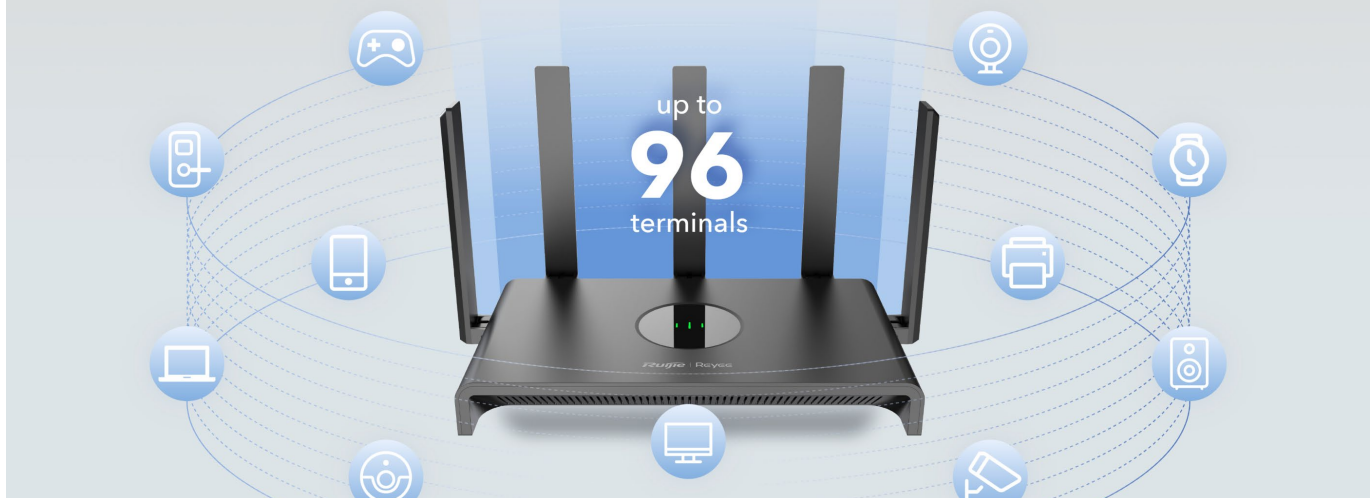

Concurrently Support Multiple Devices Connection

Dual-Band integration together with the MU-MIMO technology offer low interference and fast speed internet to up to 96 terminals simultaneously.