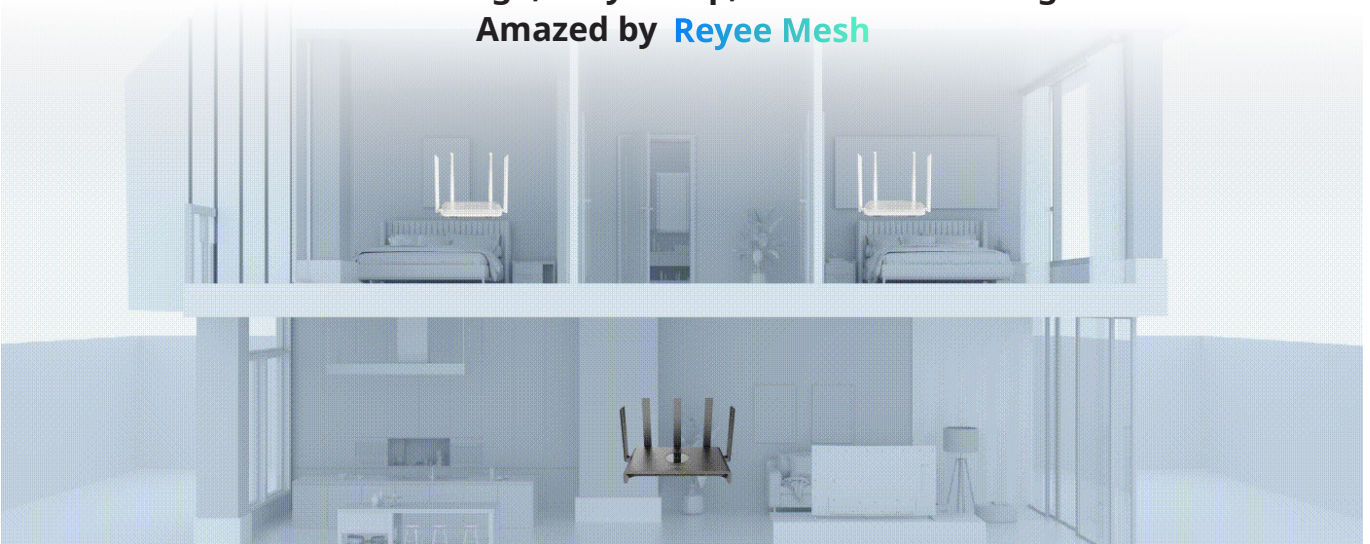

Highlight Features

Gigabit Upgrade ! 10 x Faster !

Boasting Gigabit Ethernet ports, including 1 WAN and 4 LAN, this powerhouse router accelerates your internet up to a staggering 10 times faster than regular Ethernet connections.

Full Coverage, Easy Setup, Seamless Roaming Amazed by **Reyee Mesh**

Advanced functions make your network

Simpler

Safer

Agiler