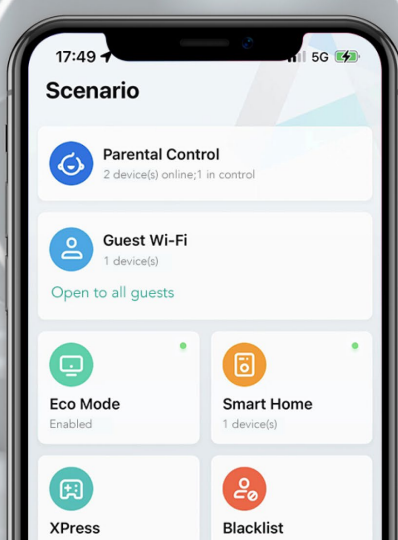

Highlight Features

Good Helper for Your Family Management

Parental Control   Health Mode

Ruijie Cloud App allows you to manage the internet access authority of the specified terminal, including the time limit, URL blocking and black/white list setup.

Parental Control   **Health Mode**

The health mode limits the radiation exposure and blacks out the indicator lights for you to have a good sleep.

Concurrently Support Multiple Devices Connection

Dual-Band integration together with the MU-MIMO technology offer low interference and fast speed internet to up to 96 terminals simultaneously.

Take Control of Your Home Network at Fingertips

Set up your home network in **Reyee Router App** in two minutes. More **Life-time Free** functions are waiting for you to Explore, Experience, Expect.

Remote Reboot

Xpress Mode

Share Network