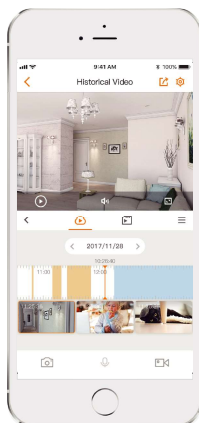

**1080P Full HD Video**

See more than 720P

**Human Detection**

Quickly find human targets in you home

**Smart Color Night Vision**

Support four-mode night vision for clear-as day clarity even in pitch dark

**Smart Tracking**

Automatically tracks moving objects